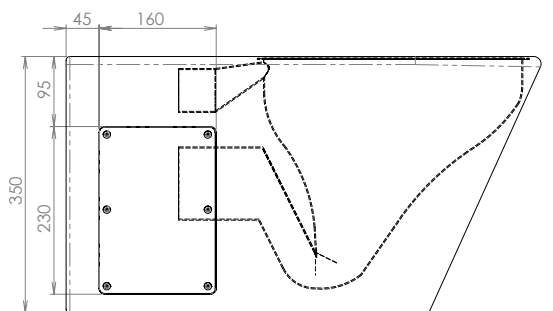

britex.com.au | info@britex.com.au | A.B.N 83 004 309 737

CENTURION CHILDREN'S PAN

2.21

TOILETS

#PCC / CENTURION CHILDREN'S PAN

PCC

All Britex Children's Pan are supplied with a junior standard seat.

MODEL PCC Plan

MODEL PCC Side Elevation

MODEL PCC Front Elevation

When specifying this product please include:

- Product **Name** and **Code**
- Product **Dimensions**
- Product **Features** / **Options**

VISIT BRITEX.COM.AU TO DOWNLOAD BIM FILES, CAD DRAWINGS AND THE MOST CURRENT PRODUCT LITERATURE.