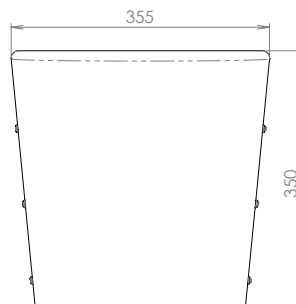

sample spec. text

BRITEX S.S. Children's Pan - 650mmL x 355mmW x 350mmH. S/P Trap, 14mm safety radius front edge and fully shrouded to rear wall. Supplied complete with toilet seat for junior users - Product Code PCCX

MODEL PCC Side Elevation

MODEL PCC Front Elevation

When specifying this product please include:

- Product **Name** and **Code**
- Product **Dimensions**
- Product **Features** / **Options**

VISIT BRITEX.COM.AU TO DOWNLOAD BIM FILES, CAD DRAWINGS AND THE MOST CURRENT PRODUCT LITERATURE.