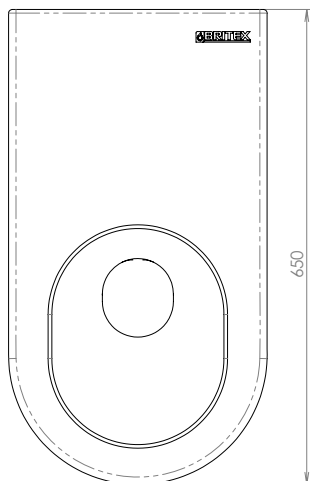

sample spec. text

BRITEX S.S. Children's Pan - 650mmL x 355mmW x 350mmH. S/P Trap, 14mm safety radius front edge and fully shrouded to rear wall. Supplied complete with toilet seat for junior users - Product Code PCCX

britex.com.au | info@britex.com.au | A.B.N 83 004 309 737

CENTURION CHILDREN'S PAN

2.21

TOILETS

#PCC / CENTURION CHILDREN'S PAN

PCC

All Britex Children's Pan are supplied with a junior standard seat.

MODEL PCC Plan

MODEL PCC Side Elevation

MODEL PCC Front Elevation

When specifying this product please include:

- Product **Name** and **Code**
- Product **Dimensions**
- Product **Features** / **Options**

VISIT BRITEX.COM.AU TO DOWNLOAD BIM FILES, CAD DRAWINGS AND THE MOST CURRENT PRODUCT LITERATURE.

Last Revised June 2017

Due to ongoing research and our commitment to product development, details are subject to change without notice. Details accurate at time of print. Please refer to britex.com.au for the most current product information. Allow +/- 5mm tolerance for dimensions and setouts shown in product literature.