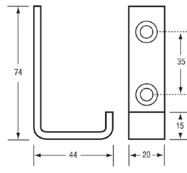

## BTX-10-027

S.S. Hook

**MOUNTING**  
Visible Screw Hook

**FINISH**  
Satin Stainless Steel

## BTX-10-028

S.S. Hook

**MOUNTING**  
Visible Screw Hook

**FINISH**  
Satin Stainless Steel

## Heavy Duty Single Towel Rail

**SIZE** 25mm dia, 914mm C to C (*can be cut to size by others*)  
**FEATURES** Stainless Steel Rail. Satin CP Brass Supports.  
**MOUNTING** Surface Mount Visible Fix

BTX-10-040 914mm C to C

## Single Towel Rail

**SIZE** 19mm dia 914mm C to C (*can be cut to size by others*)  
**FEATURES** Stainless Steel Rail. Satin CP Brass Supports  
**MOUNTING** Concealed Fix

BTX-10-044 914mm C to C

VISIT [BRITEX.COM.AU](http://BRITEX.COM.AU) TO DOWNLOAD BIM FILES, CAD DRAWINGS AND THE MOST CURRENT PRODUCT LITERATURE.