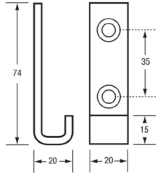

HOOKS & TOWEL RAILS

12.20

WASHROOM ACCESSORIES

HOOKS & TOWEL RAILS

BTX-10-027

S.S. Hook

MOUNTING
Visible Screw Hook

FINISH
Satin Stainless Steel