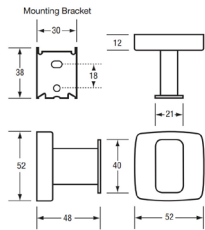

BTX-10-034

S.S. Robe Hook

MOUNTING
Concealed Fix

FINISH
Satin Stainless Steel