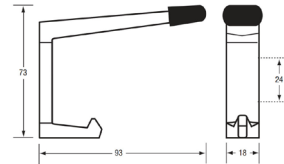

BTX-10-036

Die Cast Zinc Hook with Rubber Bumper

MOUNTING
Concealed Fix

FINISH
Brush Nickel - Stainless look