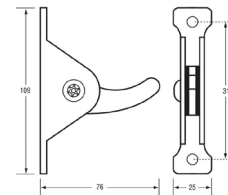

## BTX-10-046

Coat Hook

**MOUNTING**  
Concealed Screw Fix

**FINISH**  
Satin Stainless Steel

## BTX-10-047

Collapsible Coat Hook

(12kg load capacity)

**MOUNTING**  
Visible Screw Fix

**FINISH**  
Satin Stainless Steel

## Heavy Duty Single Towel Rail

**SIZE** 25mm dia, 914mm C to C (*can be cut to size by others*)  
**FEATURES** Stainless Steel Rail. Satin CP Brass Supports.  
**MOUNTING** Surface Mount Visible Fix

BTX-10-040 914mm C to C

## Single Towel Rail

**SIZE** 19mm dia 914mm C to C (*can be cut to size by others*)  
**FEATURES** Stainless Steel Rail. Satin CP Brass Supports  
**MOUNTING** Concealed Fix

BTX-10-044 914mm C to C

VISIT [BRITEX.COM.AU](http://BRITEX.COM.AU) TO DOWNLOAD BIM FILES, CAD DRAWINGS AND THE MOST CURRENT PRODUCT LITERATURE.