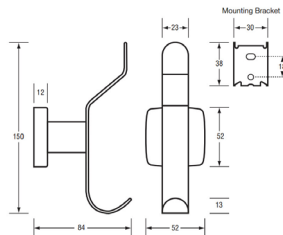

BTX-10-046

Coat Hook

MOUNTING
Concealed Screw Fix

FINISH
Satin Stainless Steel