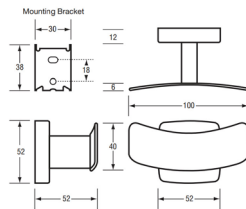

BTX-10-035

S.S. Double Robe Hook

MOUNTING
Concealed Fix

FINISH
Satin Stainless Steel