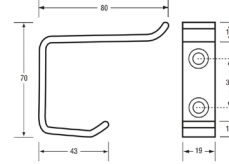

BTX-10-029

S.S. Hook

MOUNTING
Visible Screw Hook

FINISH
Satin Stainless Steel