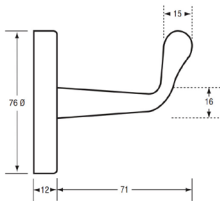

BTX-10-045

Heavy Duty Coat Hook

MOUNTING
Concealed Screw Fix

FINISH
Satin Stainless Steel