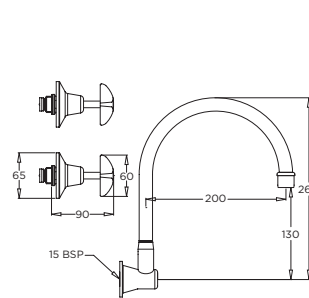

TW-SET-05

Wall Sink Set with Gooseneck Swivel Spout

Wall set with high arc gooseneck, suited to commercial sinks, stainless steel troughs and laundry tubs.

VISIT BRITEX.COM.AU TO DOWNLOAD BIM FILES, CAD DRAWINGS AND THE MOST CURRENT PRODUCT LITERATURE.

Last Revised 2019