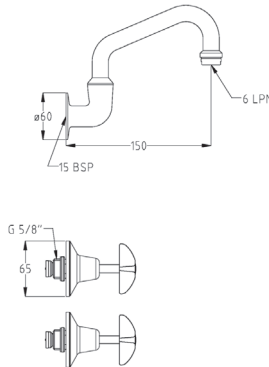

TW-SET-04

Wall Sink Set with Upswept Swivel Spout

Incorporates a heavy duty spout, ideally suited to Britex Cleaner's Sinks and Wall Mounted Clay and Ablution Troughs.