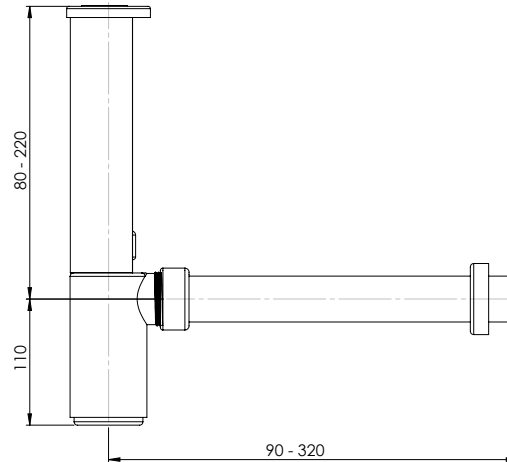

## BTR-01-062

### Chrome Plated Bottle Trap

- Chrome plated finish
- Connection set to 40mm DWV socket
- Adapter for 32mm basin plugs
- Variable length adjustment
- Easy installation

Trap connects to the female socket of a 40mm DWV PVC fitting inside the wall