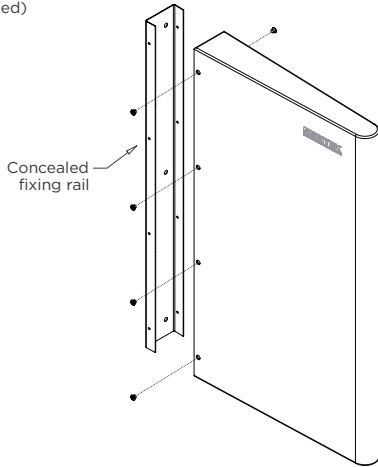

Urinal Privacy Panel

UPP

Scan QR code
to view our
installation notes

Product Info:

- Provides privacy to urinal users
- Robust, vandal resistant construction
- Concealed and countersunk fixings
- Radius front edge. Satin finish stainless.

Privacy panel fixed to mounting rail with M4 countersunk screws (supplied)

INSTALLATION NOTES

1) To install the Privacy Panel, affix the full length mounting rail (supplied) to wall. 2) Then affix privacy panel to mounting rail with screws (supplied) via holes in side of panel body.