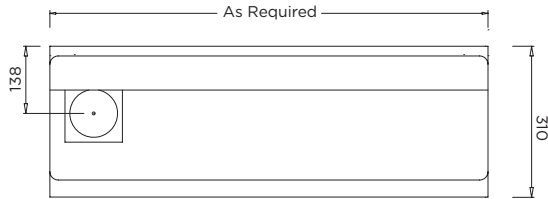

Wall Hung Urinal Trough

UTRO

Scan QR code
to view our
installation notes

To order this item please advise:

- Urinal Length (900, 1200, 1500, 1800, 2100, 2400 or custom)
- Waste Pos'n (Left or Right)
- Rear or Top water entry

Product Info:

- Economic trough style urinal
- Standard and custom lengths available
- Supplied with top or rear water entry (Top entry as standard, rear entry by request)
- Available with left or right hand waste

INSTALLATION NOTES

- 1) Water entries supplied 38mm ID as standard or 25mm by request.
- 2) One water entry will be supplied for every 2400mm or part thereof.
- 3) Urinal is fixed to rear wall via holes in flashing at top and bottom of urinal body.

Suggested Mounting Heights:

Dimension from finished floor to front edge/rim of urinal

Adults - 610 mm // Juniors - 510 mm

NB: Heights are suggestions only, subject to suitability of users for each individual project.