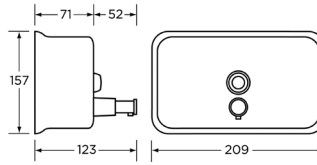

SOAP DISPENSERS

12.16

WASHROOM ACCESSORIES

SOAP DISPENSERS

BTX-05-019

Horizontal Liquid Soap Dispenser S.S.

CAPACITY 1.2L with lockable hinged lid (key provided)
SIZE W 209 x H 157 x D 123mm

BTX-05-019 (Shown) Satin SS with standard nozzle
BTX-05-041 Satin SS with Black ABS Pump Button

BTX-05-038

Contour Soap Dispenser S.S.

CAPACITY 1.2L with lockable hinged lid (key provided)
SIZE W 123 x H 209 x D 129mm

BTX-05-021 Satin SS with standard nozzle
BTX-05-038 (Shown) Satin SS with Black ABS Pump Button

BTX-05-022

Square Liquid Soap Dispenser

CAPACITY 1.2L with lockable hinged lid (key provided)
SIZE W 179 x H 157 x D 115mm

BTX-05-022 (Shown) Satin SS with standard nozzle
BTX-05-039 Satin SS with Black ABS Pump Button

BTX-05-040

Vertical Liquid Soap Dispenser S.S.

CAPACITY 1.2L with lockable hinged lid (key provided)
SIZE W 123 x H 209 x D 123mm

BTX-05-023 Satin SS with standard nozzle
BTX-05-040 (Shown) Satin SS with Black ABS Pump Button