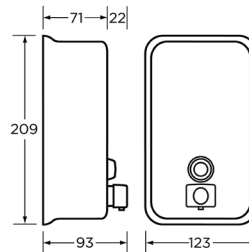

BTX-05-038

Contour Soap Dispenser S.S.

CAPACITY 1.2L with lockable hinged lid (key provided)
SIZE W 123 x H 209 x D 129mm

BTX-05-021 Satin SS with standard nozzle
BTX-05-038 (Shown) Satin SS with Black ABS Pump Button

BTX-05-022

Square Liquid Soap Dispenser

CAPACITY 1.2L with lockable hinged lid (key provided)
SIZE W 179 x H 157 x D 115mm

BTX-05-022 (Shown) Satin SS with standard nozzle
BTX-05-039 Satin SS with Black ABS Pump Button

BTX-05-040

Vertical Liquid Soap Dispenser S.S.

CAPACITY 1.2L with lockable hinged lid (key provided)
SIZE W 123 x H 209 x D 123mm

BTX-05-023 Satin SS with standard nozzle
BTX-05-040 (Shown) Satin SS with Black ABS Pump Button

CAPACITY 1.2L
SIZE W 150 x H 260 x D 159mm
WALL OPENING W 125 x H 235 x D 105mm

BTX-05-034

Automatic Stainless Steel Soap Dispenser
(Infrared Sensor Operated/Powered by six AA batteries
- not included)

CAPACITY 900ml Removable Reservoir
SIZE W 123 x H 270 x D 115mm
FEATURES Lockable Top, Concealed Fixings, Provides 1 drop
(1-1.5ml) per activation (approx. 10,000 drops or 1 year usage.)
Suitable for selected medical grade soaps