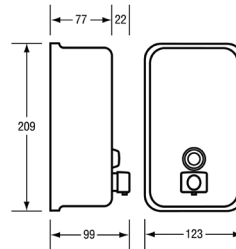

SOAP DISPENSERS

12.16

WASHROOM ACCESSORIES

SOAP DISPENSERS

BTX-05-019

Horizontal Liquid Soap Dispenser S.S.

CAPACITY 1.2L with lockable hinged lid (key provided)
SIZE W 209 x H 157 x D 123mm

BTX-05-019 (Shown) Satin SS with standard nozzle
BTX-05-041 Satin SS with Black ABS Pump Button

BTX-05-038

Contour Soap Dispenser S.S.

CAPACITY 1.2L with lockable hinged lid (key provided)
SIZE W 123 x H 209 x D 129mm

BTX-05-021 Satin SS with standard nozzle
BTX-05-038 (Shown) Satin SS with Black ABS Pump Button

BTX-05-022

Square Liquid Soap Dispenser

CAPACITY 1.2L with lockable hinged lid (key provided)
SIZE W 179 x H 157 x D 115mm

BTX-05-022 (Shown) Satin SS with standard nozzle
BTX-05-039 Satin SS with Black ABS Pump Button

BTX-05-040

Vertical Liquid Soap Dispenser S.S.

CAPACITY 1.2L with lockable hinged lid (key provided)
SIZE W 123 x H 209 x D 123mm

BTX-05-023 Satin SS with standard nozzle
BTX-05-040 (Shown) Satin SS with Black ABS Pump Button