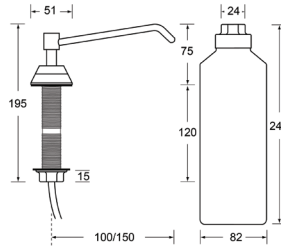

BTX-05-022

Square Liquid Soap Dispenser

CAPACITY 1.2L with lockable hinged lid (key provided)
SIZE W 179 x H 157 x D 115mm

BTX-05-022 (Shown) Satin SS with standard nozzle
BTX-05-039 Satin SS with Black ABS Pump Button

BTX-05-040

Vertical Liquid Soap Dispenser S.S.

CAPACITY 1.2L with lockable hinged lid (key provided)
SIZE W 123 x H 209 x D 123mm

BTX-05-023 Satin SS with standard nozzle
BTX-05-040 (Shown) Satin SS with Black ABS Pump Button

VISIT BRITEX.COM.AU TO DOWNLOAD BIM FILES, CAD DRAWINGS AND THE MOST CURRENT PRODUCT LITERATURE.

BTX-05-030

Lav-Basin Soap Dispenser

CAPACITY 950ml
SPOUT LENGTH 150mm

BTX-05-029 Spout Length 100mm
BTX-05-030 (Shown) Spout Length 150mm

CAPACITY 1.2L
SIZE W 150 x H 260 x D 159mm
WALL OPENING W 125 x H 235 x D 105mm

BTX-05-034

Automatic Stainless Steel Soap Dispenser
(Infrared Sensor Operated/Powered by six AA batteries
- not included)

CAPACITY 900ml Removable Reservoir
SIZE W 123 x H 270 x D 115mm
FEATURES Lockable Top, Concealed Fixings, Provides 1 drop
(1-1.5ml) per activation (approx. 10,000 drops or 1 year usage.)
Suitable for selected medical grade soaps