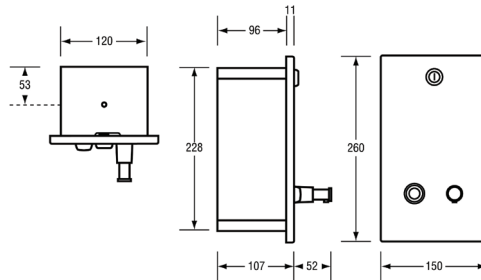

BTX-05-040

Vertical Liquid Soap Dispenser S.S.

CAPACITY 1.2L with lockable hinged lid (key provided)
SIZE W 123 x H 209 x D 123mm

BTX-05-023 Satin SS with standard nozzle
BTX-05-040 (Shown) Satin SS with Black ABS Pump Button

VISIT BRITEX.COM.AU TO DOWNLOAD BIM FILES, CAD DRAWINGS AND THE MOST CURRENT PRODUCT LITERATURE.

BTX-05-030

Lav-Basin Soap Dispenser

CAPACITY 950ml
SPOUT LENGTH 150mm

BTX-05-029 Spout Length 100mm
BTX-05-030 (Shown) Spout Length 150mm

BTX-05-031

S.S. Recessed Horizontal Liquid Soap Dispenser with Hinge Door.

CAPACITY 1.2L
SIZE W 260 x H 150 x D 159mm
WALL OPENING W 235 x H 125 x D 105mm

BTX-05-032

S.S. Recessed Vertical Liquid Soap Dispenser with Hinge Door.

CAPACITY 1.2L
SIZE W 150 x H 260 x D 159mm
WALL OPENING W 125 x H 235 x D 105mm

BTX-05-034

Automatic Stainless Steel Soap Dispenser
(Infrared Sensor Operated/Powered by six AA batteries
- not included)

CAPACITY 900ml Removable Reservoir
SIZE W 123 x H 270 x D 115mm
FEATURES Lockable Top, Concealed Fixings, Provides 1 drop
(1-1.5ml) per activation (approx. 10,000 drops or 1 year usage.)
Suitable for selected medical grade soaps