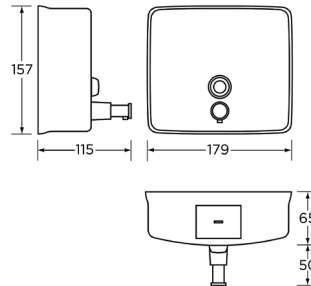

SOAP DISPENSERS

12.16

WASHROOM ACCESSORIES

SOAP DISPENSERS

BTX-05-019

Horizontal Liquid Soap Dispenser S.S.

CAPACITY 1.2L with lockable hinged lid (key provided)
SIZE W 209 x H 157 x D 123mm

BTX-05-019 (Shown) Satin SS with standard nozzle
BTX-05-041 Satin SS with Black ABS Pump Button

BTX-05-038

Contour Soap Dispenser S.S.

CAPACITY 1.2L with lockable hinged lid (key provided)
SIZE W 123 x H 209 x D 129mm

BTX-05-021 Satin SS with standard nozzle
BTX-05-038 (Shown) Satin SS with Black ABS Pump Button

BTX-05-022

Square Liquid Soap Dispenser

CAPACITY 1.2L with lockable hinged lid (key provided)
SIZE W 179 x H 157 x D 115mm

BTX-05-022 (Shown) Satin SS with standard nozzle
BTX-05-039 Satin SS with Black ABS Pump Button

BTX-05-040

Vertical Liquid Soap Dispenser S.S.

CAPACITY 1.2L with lockable hinged lid (key provided)
SIZE W 123 x H 209 x D 123mm

BTX-05-023 Satin SS with standard nozzle
BTX-05-040 (Shown) Satin SS with Black ABS Pump Button