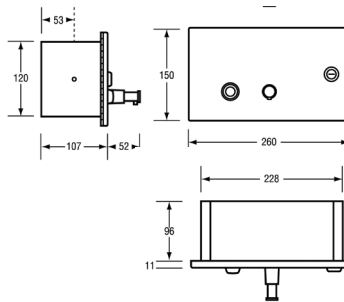

BTX-05-040

Vertical Liquid Soap Dispenser S.S.

CAPACITY 1.2L with lockable hinged lid (key provided)
SIZE W 123 x H 209 x D 123mm

BTX-05-023 Satin SS with standard nozzle
BTX-05-040 (Shown) Satin SS with Black ABS Pump Button

VISIT BRITEX.COM.AU TO DOWNLOAD BIM FILES, CAD DRAWINGS AND THE MOST CURRENT PRODUCT LITERATURE.

BTX-05-030

Lav-Basin Soap Dispenser

CAPACITY 950ml
SPOUT LENGTH 150mm

BTX-05-029 Spout Length 100mm
BTX-05-030 (Shown) Spout Length 150mm

BTX-05-031

S.S. Recessed Horizontal Liquid Soap Dispenser with Hinge Door.

CAPACITY 1.2L
SIZE W 260 x H 150 x D 159mm
WALL OPENING W 235 x H 125 x D 105mm

BTX-05-032

S.S. Recessed Vertical Liquid Soap Dispenser with Hinge Door.

CAPACITY 1.2L
SIZE W 150 x H 260 x D 159mm
WALL OPENING W 125 x H 235 x D 105mm

BTX-05-034

Automatic Stainless Steel Soap Dispenser
(Infrared Sensor Operated/Powered by six AA batteries
- not included)

CAPACITY 900ml Removable Reservoir
SIZE W 123 x H 270 x D 115mm
FEATURES Lockable Top, Concealed Fixings, Provides 1 drop
(1-1.5ml) per activation (approx. 10,000 drops or 1 year usage.)
Suitable for selected medical grade soaps