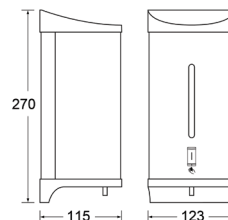

BTX-05-040

Vertical Liquid Soap Dispenser S.S.

CAPACITY 1.2L with lockable hinged lid (key provided)
SIZE W 123 x H 209 x D 123mm

BTX-05-023 Satin SS with standard nozzle
BTX-05-040 (Shown) Satin SS with Black ABS Pump Button

VISIT BRITEX.COM.AU TO DOWNLOAD BIM FILES, CAD DRAWINGS AND THE MOST CURRENT PRODUCT LITERATURE.

BTX-05-030

Lav-Basin Soap Dispenser

CAPACITY 950ml
SPOUT LENGTH 150mm

BTX-05-029 Spout Length 100mm
BTX-05-030 (Shown) Spout Length 150mm

BTX-05-031

S.S. Recessed Horizontal Liquid Soap Dispenser with Hinge Door.

CAPACITY 1.2L
SIZE W 260 x H 150 x D 159mm
WALL OPENING W 235 x H 125 x D 105mm

BTX-05-032

S.S. Recessed Vertical Liquid Soap Dispenser with Hinge Door.

CAPACITY 1.2L
SIZE W 150 x H 260 x D 159mm
WALL OPENING W 125 x H 235 x D 105mm

BTX-05-034

Automatic Stainless Steel Soap Dispenser
(Infrared Sensor Operated/Powered by six AA batteries
- not included)

CAPACITY 900ml Removable Reservoir
SIZE W 123 x H 270 x D 115mm
FEATURES Lockable Top, Concealed Fixings, Provides 1 drop
(1-1.5ml) per activation (approx. 10,000 drops or 1 year usage.)
Suitable for selected medical grade soaps