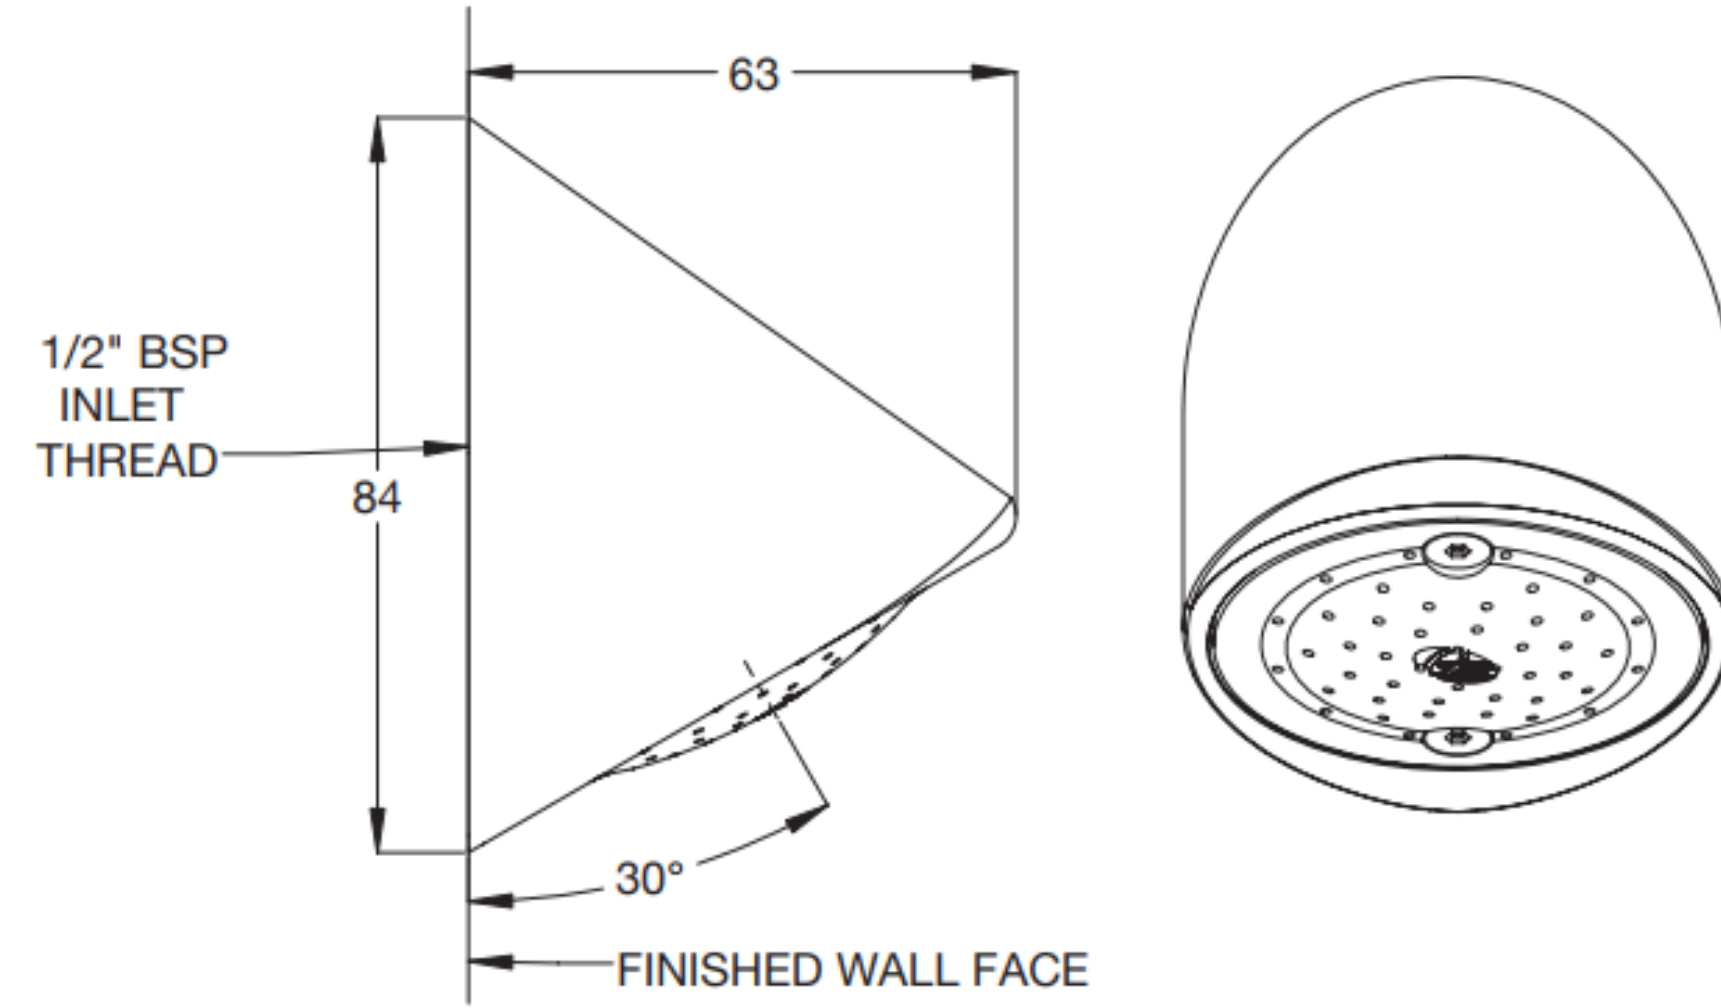

WELS REG #S11275

WaterMark
AS/NZS 3662 Lic. WMK26191
SAI GLOBAL