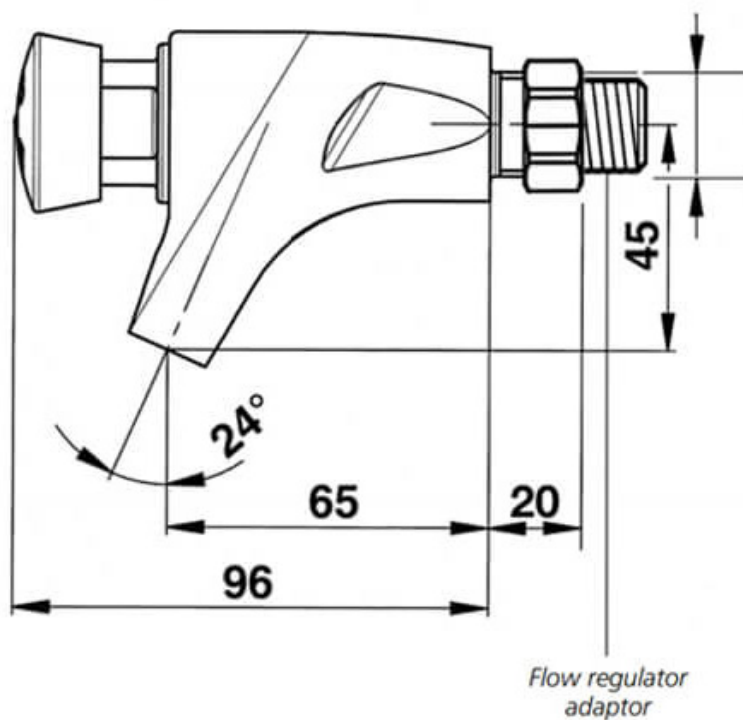

# WALL MOUNTED TIMED FLOW PUSH BUTTON TAP - COLD

PRODUCT CODE

## TW-9104

**WELS:** 6 Star Rating (4.5L/min)

**WaterMark:** AS/NZS 3718

**Construction:** Dezincification-resistant (DR) brass body

*When specifying this product please include:*

- Product Name and Code

VISIT [BRITEX.COM.AU](http://BRITEX.COM.AU) TO DOWNLOAD BIM FILES, CAD DRAWINGS AND THE MOST CURRENT PRODUCT LITERATURE.