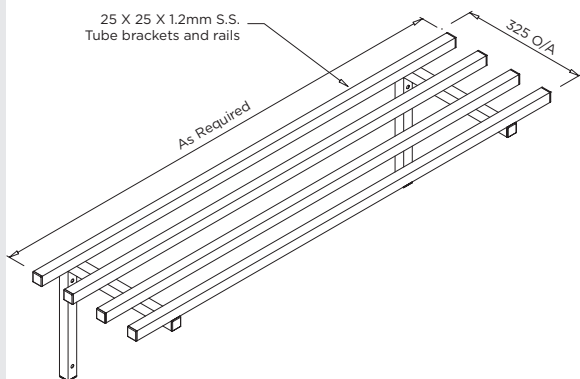

## SHELF-T

Scan QR code  
to view our  
installation notes

To order this item please advise:

- Shelf length and width

Product Info:

- Made from 25x25mm grade 304 tube
- Manufactured to custom lengths
- Fully customisable
- Supplied with integral stainless wall brackets
- Sealed tube ends

## INSTALLATION NOTES

1) Fixture strength is ultimately determined by the load capacity of the supporting structure and use of suitable fixings. 2) Shelf is supplied with integral heavy duty L-shaped 25x25mm SHS stainless tube wall brackets. 3) Brackets are then secured to wall via two fixing holes in each bracket. 4) Fixings not supplied.