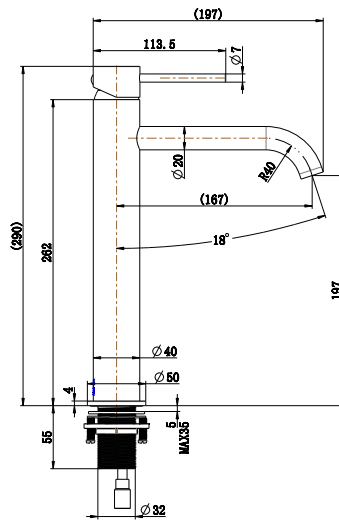

## BDR-02-002

Tall Designer Mixer Tap - Black

The Tall Designer Basin Mixers are available in a Brushed Brass and Matte Black finish. WELS and WaterMark certified and made with a 304 stainless steel body and lever handle, the tall mixer taps will elevate the look of any bathroom. Designed to be hob mounted, pair the mixer taps with the Britex Designer Basins to give your bathroom a luxurious look and feel.