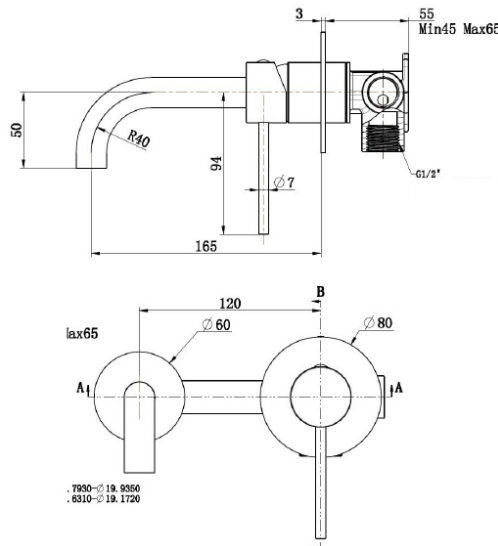

BDR-02-004

Designer Spout and Mixer Set - Black

The Designer Spout and Mixer Sets are available in a Brushed Brass and Matte Black finish. WELS and WaterMark certified and made with a 304 stainless steel body and lever handle, the tall mixer taps will elevate the look of any bathroom. Designed to be wall mounted, pair the mixer taps with the Britex Designer Basins to give your bathroom a luxurious look and feel.

VISIT BRITEX.COM.AU TO DOWNLOAD BIM FILES, CAD DRAWINGS AND THE MOST CURRENT PRODUCT LITERATURE.

MELBOURNE
Britex Place, Mirra Crt
Bundoora VIC 3083
t (03) 9466 9000
f (03) 9466 9044

SYDNEY
16 Northumberland Drv
Taren Point NSW 2229
t (02) 9531 2100
f (02) 9531 2800

PERTH
Unit 1/8 Principal Link
Malaga WA 6090
t (08) 9249 5464
f (08) 9248 6893

BRISBANE
19 Manilla St
East Brisbane QLD 4169
t (07) 3363 2400
f (07) 3363 2444

ADELAIDE
The Britex Group
SA State Office
t 1300 764 744
f 1300 784 306

britex.com.au | sales@britex.com.au | A.B.N 83 004 309 737

HOB MOUNTED

WALL MOUNTED