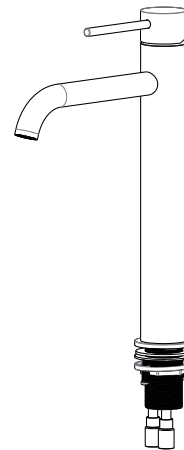

## BDR-02-001

Tall Designer Mixer Tap - Gold

## BDR-02-002

Tall Designer Mixer Tap - Black

The Tall Designer Basin Mixers are available in a Brushed Brass and Matte Black finish. WELS and WaterMark certified and made with a 304 stainless steel body and lever handle, the tall mixer taps will elevate the look of any bathroom. Designed to be hob mounted, pair the mixer taps with the Britex Designer Basins to give your bathroom a luxurious look and feel.

## BDR-02-003

Designer Spout and Mixer Set - Gold

## BDR-02-004

Designer Spout and Mixer Set - Black

The Designer Spout and Mixer Sets are available in a Brushed Brass and Matte Black finish. WELS and WaterMark certified and made with a 304 stainless steel body and lever handle, the tall mixer taps will elevate the look of any bathroom. Designed to be wall mounted, pair the mixer taps with the Britex Designer Basins to give your bathroom a luxurious look and feel.