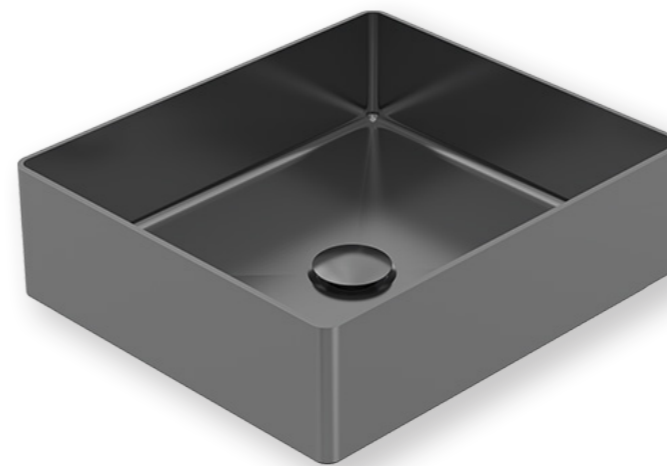

the range

BDR-01-001
Gold Designer
Hand Basin - Round

BDR-01-002
Gunmetal Designer
Hand Basin - Round

BDR-01-003
Copper Designer
Hand Basin - Round

BDR-01-004
Gold Designer
Hand Basin - Oblong

BDR-01-005
Gunmetal Designer
Hand Basin - Oblong

BDR-01-006
Copper Designer
Hand Basin - Oblong

Tapware

BDR-02-001
Tall Gold Designer Mixer Tap Hob Mounted

BDR-02-002
Tall Black Designer Mixer Tap Hob Mounted

BDR-02-003
Gold Designer Spout and Mixer Set Wall Mounted