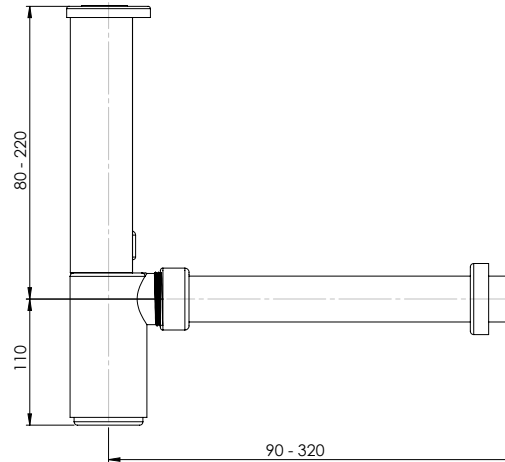

BTRAP

Chrome Plated Bottle Trap

- Chrome plated finish
- Connection set to 40mm DWV socket
- Adapter for 32mm basin plugs
- Variable length adjustment
- Easy installation

Trap connects to the female socket of a 40mm DWV PVC fitting inside the wall