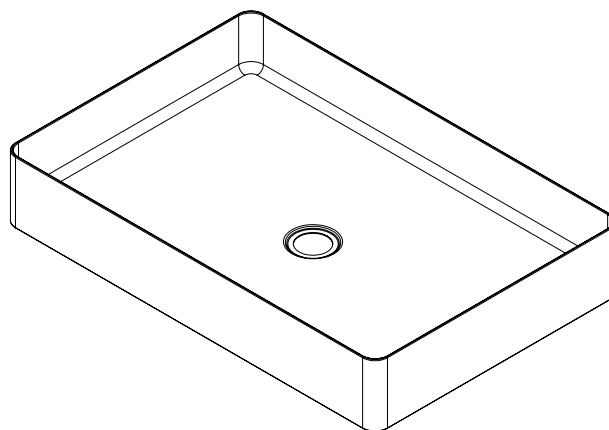

GOLD DESIGNER BASIN - OBLONG

PRODUCT CODE

BDR-01-004

MODEL BDR-01-004 Plan

MODEL BDR-01-004 Iso View

MODEL BDR-01-004 Front Elevation

When specifying this product please include:

- Product Name and Code
- Product Dimensions
- Tap Code