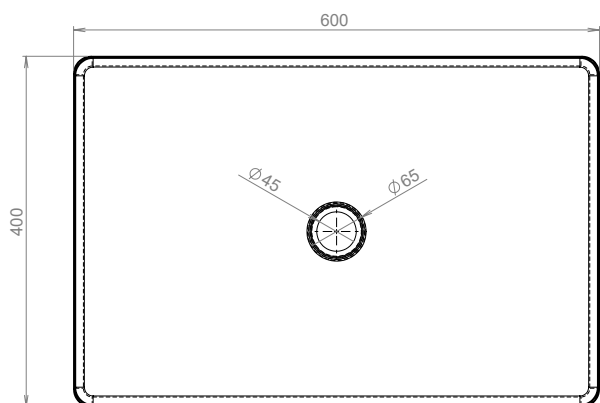

GOLD DESIGNER BASIN - OBLONG

PRODUCT CODE

BDR-01-004

MODEL BDR-01-004 Plan

MODEL BDR-01-004 Iso View

MODEL BDR-01-004 Front Elevation

When specifying this product please include:

- Product Name and Code
- Product Dimensions
- Tap Code