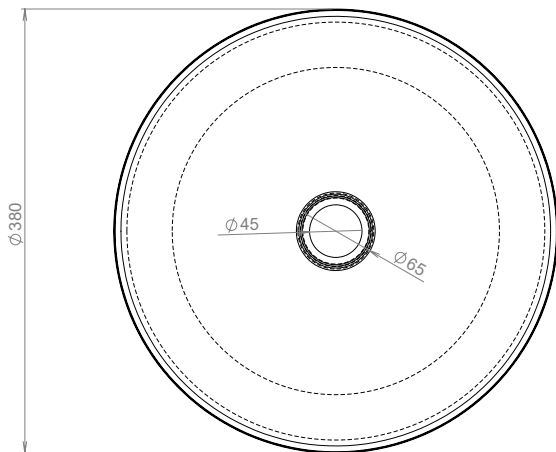

COPPER DESIGNER BASIN - ROUND

PRODUCT CODE

BDR-01-003

MODEL BDR-01-003 Plan

MODEL BDR-01-003 Iso View

MODEL BDR-01-003 Front Elevation

When specifying this product please include:

- Product Name and Code
- Product Dimensions
- Tap Code