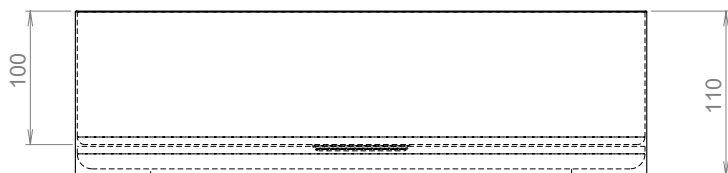

COPPER DESIGNER BASIN - ROUND

PRODUCT CODE

BDR-01-003

MODEL BDR-01-003 Plan

MODEL BDR-01-003 Iso View

MODEL BDR-01-003 Front Elevation

When specifying this product please include:

- Product Name and Code
- Product Dimensions
- Tap Code