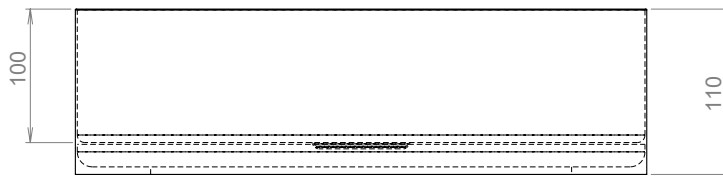

GUNMETAL DESIGNER BASIN - ROUND

PRODUCT CODE

BDR-01-002

MODEL BDR-01-002 Plan

MODEL BDR-01-002 Iso View

MODEL BDR-01-002 Front Elevation

When specifying this product please include:

- Product Name and Code
- Product Dimensions
- Tap Code