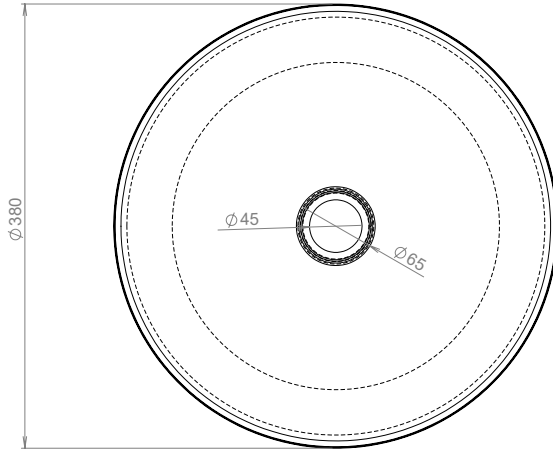

GUNMETAL DESIGNER BASIN - ROUND

PRODUCT CODE

BDR-01-002

MODEL BDR-01-002 Plan

MODEL BDR-01-002 Iso View

MODEL BDR-01-002 Front Elevation

When specifying this product please include:

- Product Name and Code
- Product Dimensions
- Tap Code