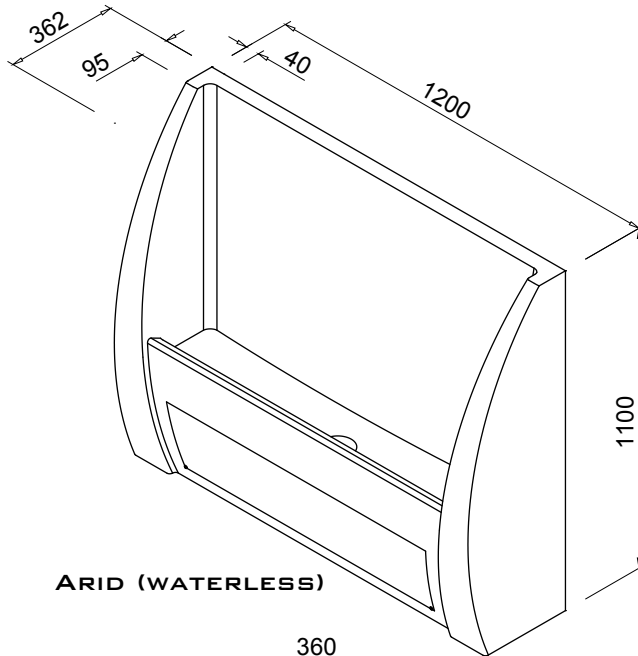

AU

ARID URINAL (WATERLESS)

AU/M

MIST URINAL (MANUAL FLUSH)

AU/AM

AUTO-MIST URINAL (AUTO FLUSH)
PATENT APPLIED FOR.