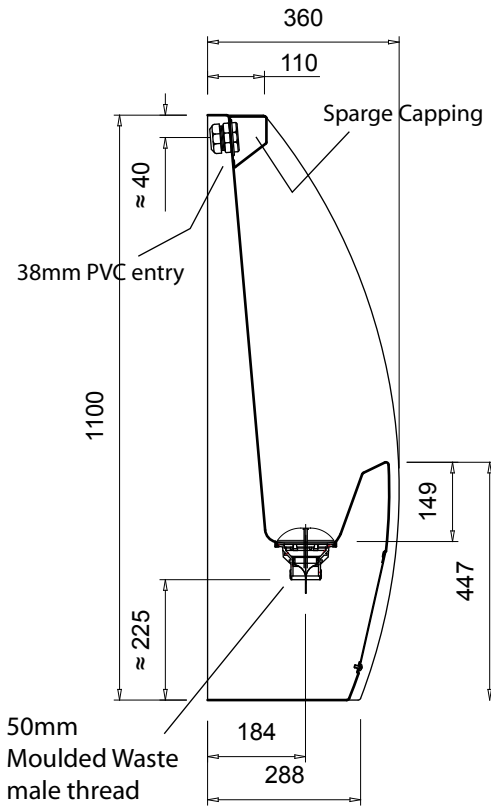

MIST & AUTO-MIST