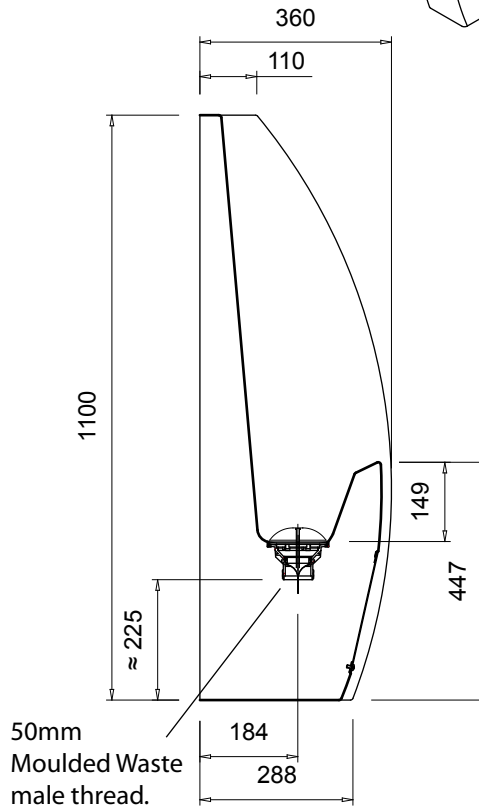

ARID (WATERLESS)

ARID (WATERLESS)

SPECIFICATIONS

When specifying this product, please include the following details;

- Product **Name** and **Model No.**
- Product **Length.**
- Size and position of **Outlet.**
- Type and position of **Water Entry.**

OPTIONS

- Top or rear **Water Entry.**
- **MODELS;** Arid, Mist, Auto-Mist.

ARID URINAL

Quality ISO 9001

Melbourne (head office)
Britex Place, Mirra Court
Bundoora
Victoria 3083
Telephone (03) 9466 9000
Fax (03) 9466 9044

Sydney
Unit 11, 16-18 Northumberland Rd
Taren Point
New South Wales 2229
Telephone (02) 9531 2100
Fax (02) 9531 2800

Perth
P.O. Box 294
Beechboro
Western Australia 6063
Telephone 0424 185 309
Fax (08) 9297 4083