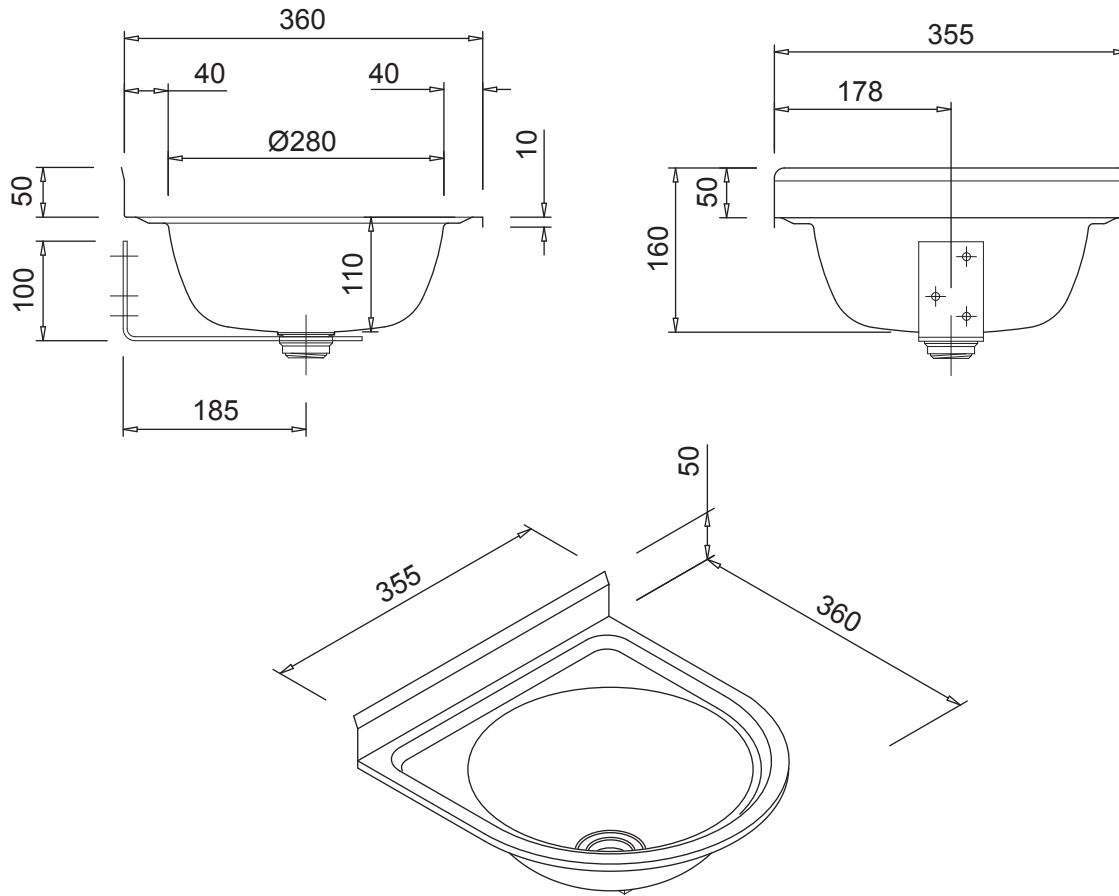

WALL MOUNTED HAND BASIN ROUND

FEATURES;

- Heavy duty type 304 stainless steel
- 40mm waste.
- 50mm blade upstand to rear.
- Heavy duty bracket.

BRITEX

HBWMR

The **BRITEX Wall Mounted Hand Basin Round** is a robust economical hand basin, ideal for use in schools, public amenities, sporting clubs & factories. Mounted on heavy duty wall bracket, available with one tap hole if required.

PRODUCT CODE:

HBWMR**HBWMR****SPECIFICATIONS.**

When specifying this product, please include the following details;

- Product Name and Model No.

Melbourne

Britex Place, Mirra Court
Bundoora
Victoria 3083
Telephone 1300 764 744
Fax (03) 9466 9044

SINCE
1938

Represented in all states of Australia, throughout Asia and the Pacific Regions.

All product manufacturing by **BRITEX** can be adapted to suit your special application.

Allow 5mm tolerance for setout dimensions given in these drawings. Details accurate at time of print.