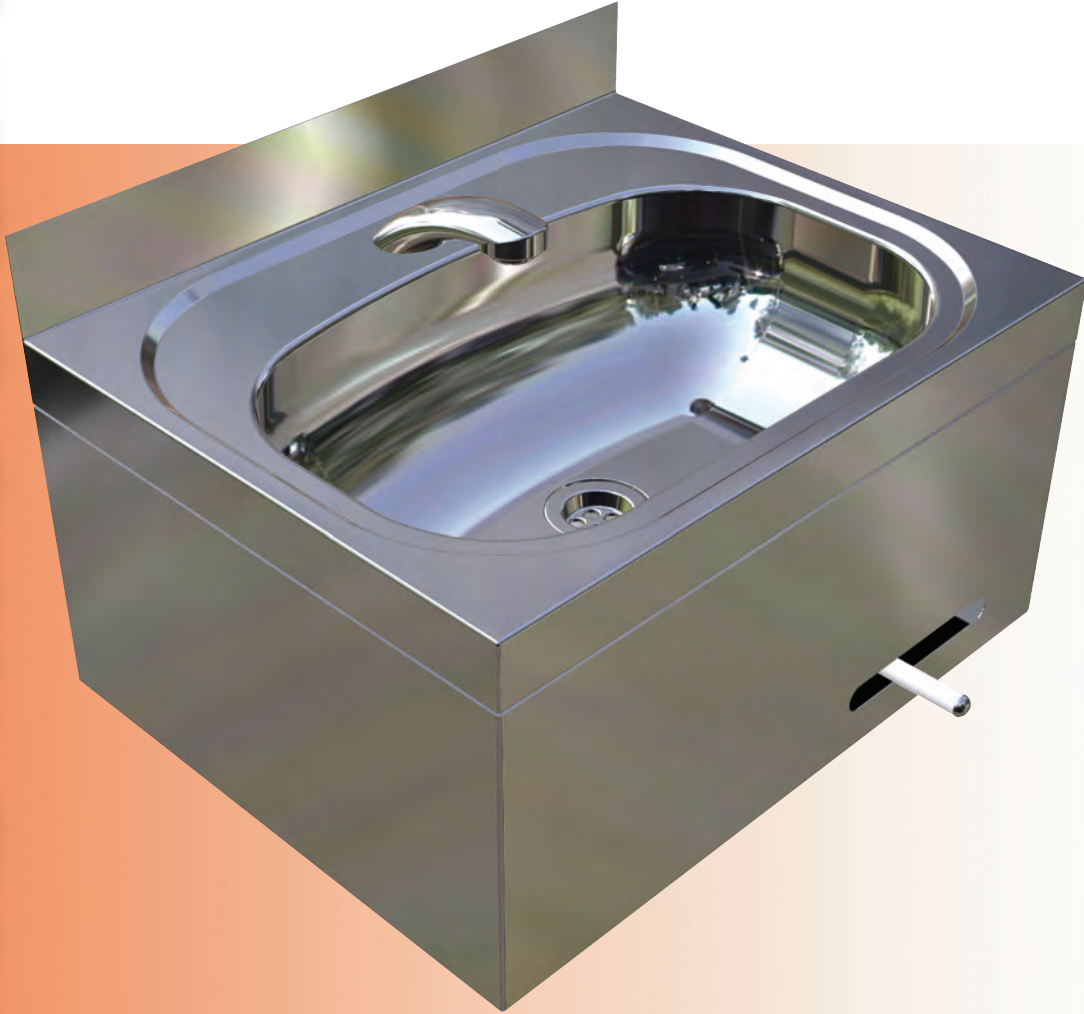

FLOATING WAND HAND BASIN SQUARE

FEATURES;

- Hands free operation.
- Economically priced.
- Neat panels contain plumbing.
- Knee / Leg action to operate.
- Fully plumbed.

BRITEX

HBFWS

The **BRITEX Floating Wand Hand Basin Square** is an economical hands free basin ideal for Take-aways, Delis and other food handling areas. Pre plumbed allows for basin to be installed quickly and easily with no fuss.

PRODUCT CODE:

HBFWS**SPECIFICATIONS**

When specifying this product, please include the following details;

- Product **Name** and **Model No.**

OPTIONS

- Tempering valve.
- Left or Right hand operation.

Melbourne
Britex Place, Mirra Court
Bundoora
Victoria 3083
Telephone 1300 764 744
Fax (03) 9466 9044