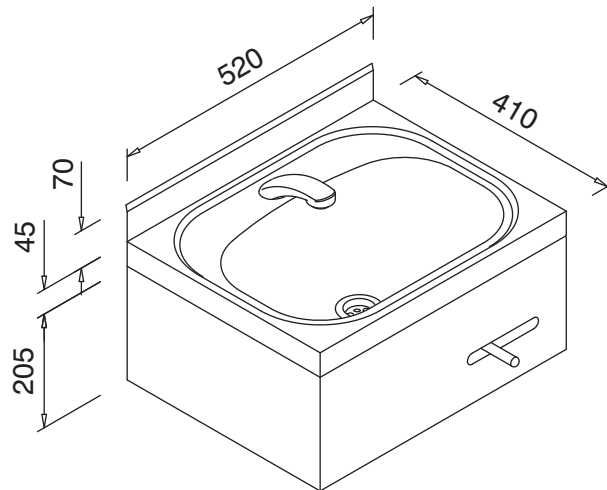

FLOATING WAND HAND BASIN SQUARE

FEATURES;

- Hands free operation.
- Economically priced.
- Neat panels contain plumbing.
- Knee / Leg action to operate.
- Fully plumbed.

BRITEX

HBFWS

The **BRITEX Floating Wand Hand Basin Square** is an economical hands free basin ideal for Take-aways, Delis and other food handling areas. Pre plumbed allows for basin to be installed quickly and easily with no fuss.

PRODUCT CODE:

HBFWS**SPECIFICATIONS**

When specifying this product, please include the following details;

- Product **Name** and **Model No.**

OPTIONS

- Tempering valve.
- Left or Right hand operation.

Melbourne
Britex Place, Mirra Court
Bundoora
Victoria 3083
Telephone 1300 764 744
Fax (03) 9466 9044