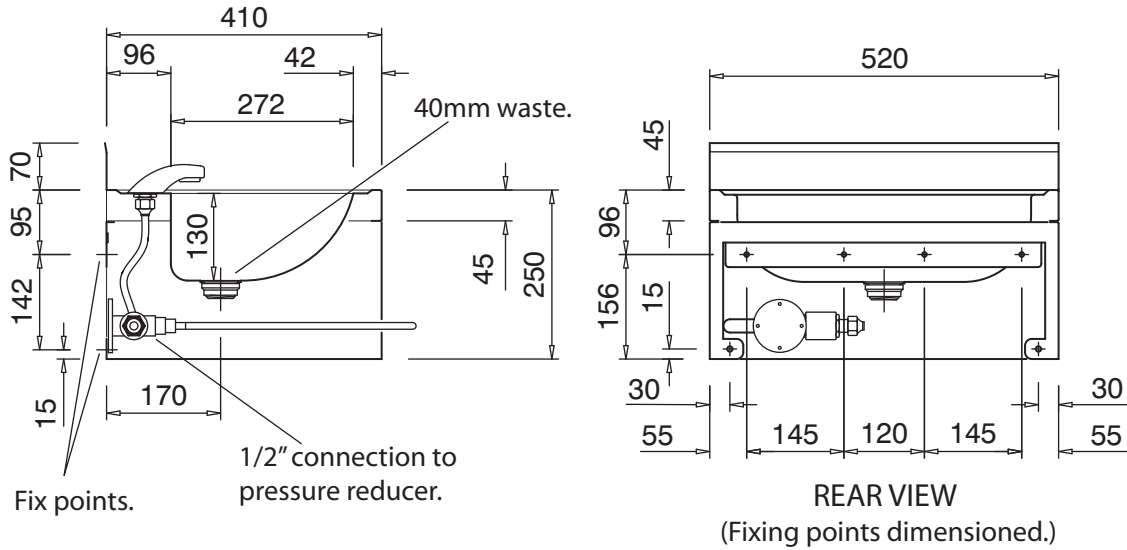

FLOATING WAND HAND BASIN SQUARE

FEATURES;

- Hands free operation.
- Economically priced.
- Neat panels contain plumbing.
- Knee / Leg action to operate.
- Fully plumbed.

BRITEX

HBFWS

The **BRITEX Floating Wand Hand Basin Square** is an economical hands free basin ideal for Take-aways, Delis and other food handling areas. Pre plumbed allows for basin to be installed quickly and easily with no fuss.

PRODUCT CODE:

HBFWS**SPECIFICATIONS**

When specifying this product, please include the following details;

- Product **Name** and **Model No.**

OPTIONS

- Tempering valve.
- Left or Right hand operation.

Melbourne
Britex Place, Mirra Court
Bundoora
Victoria 3083
Telephone 1300 764 744
Fax (03) 9466 9044