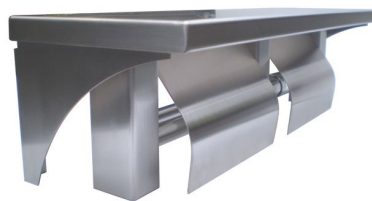

**BTX-06-017**  
**S.S. Double Roll Toilet Paper Dispenser**

**SIZE** W356 x H52 x D100mm  
**BTX-06-016** Polished Finish  
**BTX-06-017** (Shown) Satin Stainless Steel

**BTX-06-043**  
**Toilet Paper Holder For One Roll**

**MATERIAL** Chrome Plated Steel  
**SIZE** W154 x H70 x D108mm

**BTX-06-044**  
**Toilet Paper Holder For Two Rolls**

**MATERIAL** Chrome Plated Steel  
**SIZE** W282 x H70mm x D108mm

**BTX-06-057**  
**S.S. Double Toilet Roll Holder & Shelf**