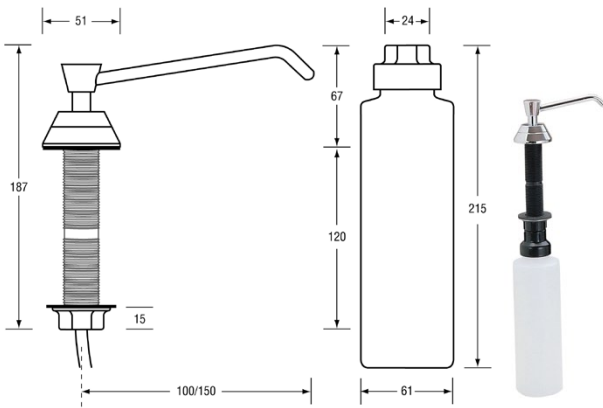

**BTX-05-019**  
**Horizontal Liquid Soap Dispenser S.S.**

**CAPACITY** 1.2L  
**SIZE** W209 x H157 x D123mm  
**BTX-05-019** (Shown) Satin Stainless Steel  
**BTX-05-020** White Powder Coat

**BTX-05-023**  
**Vertical Liquid Soap Dispenser S.S.**

**CAPACITY** 1.2L  
**SIZE** W123 x H209 x D123mm  
**BTX-05-023** (Shown) Satin Stainless Steel  
**BTX-05-024** White Powder Coat

**BTX-05-021**  
**Contour Soap Dispenser S.S.**

**CAPACITY** 1.2L  
**SIZE** W123 x H209 x D129mm

**BTX-05-025**  
**Polished Surface Mounted S.S. Soap Dispenser**

**CAPACITY** 400ml with soap lever indication window  
**SIZE** W80 - Taper (Reservoir) x H163mm x D152mm (Overall Spout)

**BTX-05-022**  
**Square Liquid Soap Dispenser**

**CAPACITY** 1.2L  
**SIZE** W179 x H157 x D115mm

**BTX-05-026**  
**Push Up Liquid Soap Dispenser**

**CAPACITY** 0.7L  
**SIZE** W103 x H211 x D105mm

**BTX-05-028**  
**Lav-Basin Type Soap Dispenser**

**CAPACITY** 475ml  
**SPOUT LENGTH** 150mm  
**BTX-05-027** Spout Length 100mm  
**BTX-05-028** (Shown) Spout Length 150mm