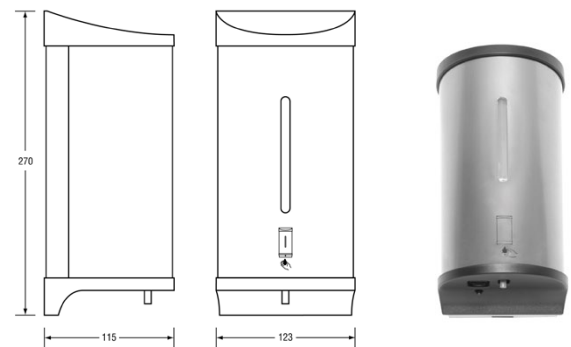

**BTX-05-031**  
**S.S. Recessed Horizontal Liquid Soap Dispenser with Hinge Door.**

**CAPACITY** 1.2L  
**SIZE** W260 x H150 x D159mm  
**WALL OPENING** W235 x H125 x D105mm

**BTX-05-030**  
**Lav-Basin Soap Dispenser**

**CAPACITY** 950ml  
**SPOUT LENGTH** 150mm  
**BTX-05-029** Spout Length 100mm  
**BTX-05-030** (Shown) Spout Length 150mm

**BTX-05-032**  
**S.S. Recessed Vertical Liquid Soap Dispenser with Hinge Door.**

**CAPACITY** 1.2L  
**SIZE** W150 x H260 x D159mm  
**WALL OPENING** W125 x H235 x D105mm

**BTX-05-036**  
**Auto Foam Soap Dispenser**

Infrared Sensor Operated/Powered by four AA batteries.

**CAPACITY** 1.0L  
**SIZE** W150 x H263 x D100mm

**BTX-05-034**  
**Automatic Hands Free Soap Dispenser**

**SIZE** W123 x H270 x D115mm  
**CAPACITY** 900ml Removable Reservoir  
**BTX-05-033** ABS Plastic Casing  
**BTX-05-034** (Shown) Stainless Steel Casing