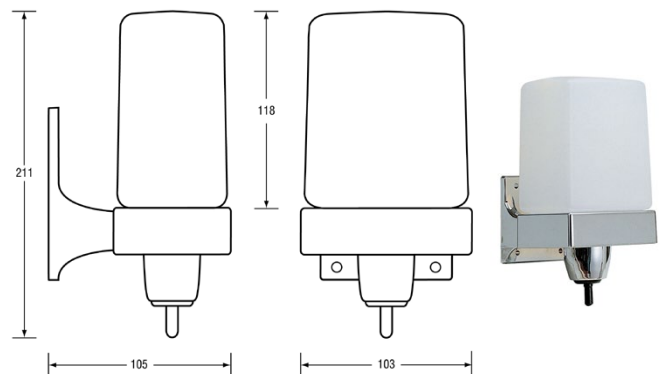

**BTX-05-019**  
**Horizontal Liquid Soap Dispenser S.S.**

**CAPACITY** 1.2L  
**SIZE** W209 x H157 x D123mm  
**BTX-05-019** (Shown) Satin Stainless Steel  
**BTX-05-020** White Powder Coat

**BTX-05-023**  
**Vertical Liquid Soap Dispenser S.S.**

**CAPACITY** 1.2L  
**SIZE** W123 x H209 x D123mm  
**BTX-05-023** (Shown) Satin Stainless Steel  
**BTX-05-024** White Powder Coat

**BTX-05-021**  
**Contour Soap Dispenser S.S.**

**CAPACITY** 1.2L  
**SIZE** W123 x H209 x D129mm

**BTX-05-025**  
**Polished Surface Mounted S.S. Soap Dispenser**

**CAPACITY** 400ml with soap lever indication window  
**SIZE** W80 - Taper (Reservoir) x H163mm x D152mm (Overall Spout)

**BTX-05-022**  
**Square Liquid Soap Dispenser**

**CAPACITY** 1.2L  
**SIZE** W179 x H157 x D115mm

**BTX-05-026**  
**Push Up Liquid Soap Dispenser**

**CAPACITY** 0.7L  
**SIZE** W103 x H211 x D105mm

**BTX-05-028**  
**Lav-Basin Type Soap Dispenser**

**CAPACITY** 475ml  
**SPOUT LENGTH** 150mm  
**BTX-05-027** Spout Length 100mm  
**BTX-05-028** (Shown) Spout Length 150mm