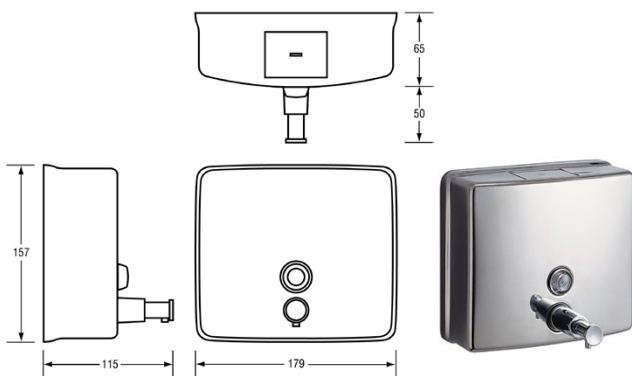

**BTX-05-019**  
**Horizontal Liquid Soap Dispenser S.S.**

**CAPACITY** 1.2L  
**SIZE** W209 x H157 x D123mm  
**BTX-05-019** (Shown) Satin Stainless Steel  
**BTX-05-020** White Powder Coat

**BTX-05-023**  
**Vertical Liquid Soap Dispenser S.S.**

**CAPACITY** 1.2L  
**SIZE** W123 x H209 x D123mm  
**BTX-05-023** (Shown) Satin Stainless Steel  
**BTX-05-024** White Powder Coat

**BTX-05-021**  
**Contour Soap Dispenser S.S.**

**CAPACITY** 1.2L  
**SIZE** W123 x H209 x D129mm

**BTX-05-025**  
**Polished Surface Mounted S.S. Soap Dispenser**

**CAPACITY** 400ml with soap lever indication window  
**SIZE** W80 - Taper (Reservoir) x H163mm x D152mm (Overall Spout)

**BTX-05-022**  
**Square Liquid Soap Dispenser**

**CAPACITY** 1.2L  
**SIZE** W179 x H157 x D115mm

**BTX-05-026**  
**Push Up Liquid Soap Dispenser**

**CAPACITY** 0.7L  
**SIZE** W103 x H211 x D105mm

**BTX-05-028**  
**Lav-Basin Type Soap Dispenser**

**CAPACITY** 475ml  
**SPOUT LENGTH** 150mm  
**BTX-05-027** Spout Length 100mm  
**BTX-05-028** (Shown) Spout Length 150mm