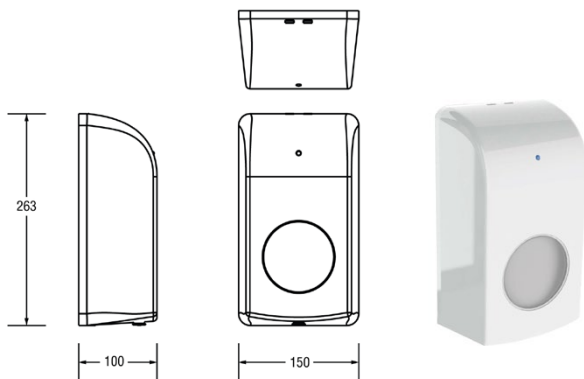

**CAPACITY** 1.2L  
**SIZE** W179 x H157 x D115mm

**BTX-05-026**  
**Push Up Liquid Soap Dispenser**

**CAPACITY** 0.7L  
**SIZE** W103 x H211 x D105mm

**BTX-05-028**  
**Lav-Basin Type Soap Dispenser**

**CAPACITY** 475ml  
**SPOUT LENGTH** 150mm  
**BTX-05-027** Spout Length 100mm  
**BTX-05-028** (Shown) Spout Length 150mm

**BTX-05-031**  
**S.S. Recessed Horizontal Liquid Soap Dispenser with Hinge Door.**

**CAPACITY** 1.2L  
**SIZE** W260 x H150 x D159mm  
**WALL OPENING** W235 x H125 x D105mm

**BTX-05-030**  
**Lav-Basin Soap Dispenser**

**CAPACITY** 950ml  
**SPOUT LENGTH** 150mm  
**BTX-05-029** Spout Length 100mm  
**BTX-05-030** (Shown) Spout Length 150mm

**BTX-05-032**  
**S.S. Recessed Vertical Liquid Soap Dispenser with Hinge Door.**

**CAPACITY** 1.2L  
**SIZE** W150 x H260 x D159mm  
**WALL OPENING** W125 x H235 x D105mm

**BTX-05-036**  
**Auto Foam Soap Dispenser**

Infrared Sensor Operated/Powered by four AA batteries.

**CAPACITY** 1.0L  
**SIZE** W150 x H263 x D100mm