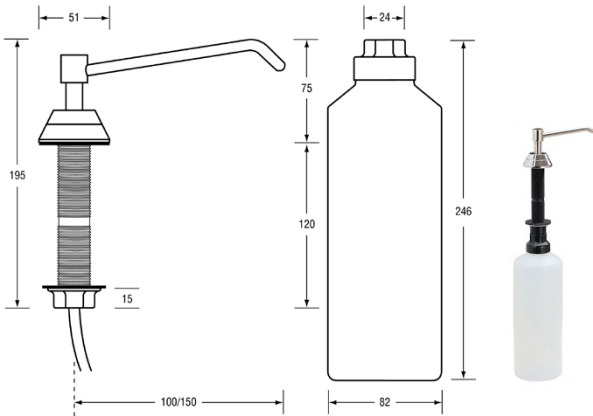

**BTX-05-025**  
**Polished Surface Mounted S.S. Soap Dispenser**

**CAPACITY** 400ml with soap lever indication window  
**SIZE** W80 - Taper (Reservoir) x H163mm x D152mm (Overall Spout)

**BTX-05-022**  
**Square Liquid Soap Dispenser**

**CAPACITY** 1.2L  
**SIZE** W179 x H157 x D115mm

**BTX-05-026**  
**Push Up Liquid Soap Dispenser**

**CAPACITY** 0.7L  
**SIZE** W103 x H211 x D105mm

**BTX-05-028**  
**Lav-Basin Type Soap Dispenser**

**CAPACITY** 475ml  
**SPOUT LENGTH** 150mm  
**BTX-05-027** Spout Length 100mm  
**BTX-05-028** (Shown) Spout Length 150mm

**BTX-05-031**  
**S.S. Recessed Horizontal Liquid Soap Dispenser with Hinge Door.**

**CAPACITY** 1.2L  
**SIZE** W260 x H150 x D159mm  
**WALL OPENING** W235 x H125 x D105mm

**BTX-05-030**  
**Lav-Basin Soap Dispenser**

**CAPACITY** 950ml  
**SPOUT LENGTH** 150mm  
**BTX-05-029** Spout Length 100mm  
**BTX-05-030** (Shown) Spout Length 150mm

**BTX-05-032**  
**S.S. Recessed Vertical Liquid Soap Dispenser with Hinge Door.**