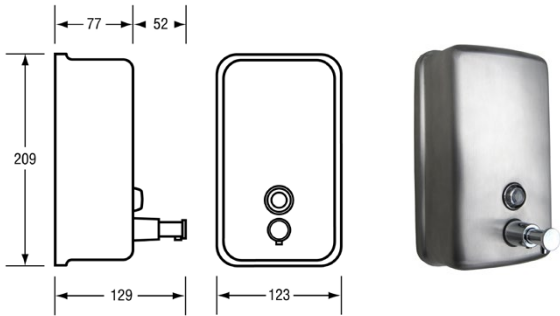

**BTX-05-019**  
**Horizontal Liquid Soap Dispenser S.S.**

**CAPACITY** 1.2L  
**SIZE** W209 x H157 x D123mm  
**BTX-05-019** (Shown) Satin Stainless Steel  
**BTX-05-020** White Powder Coat

**BTX-05-023**  
**Vertical Liquid Soap Dispenser S.S.**

**CAPACITY** 1.2L  
**SIZE** W123 x H209 x D123mm  
**BTX-05-023** (Shown) Satin Stainless Steel  
**BTX-05-024** White Powder Coat

**BTX-05-021**  
**Contour Soap Dispenser S.S.**

**CAPACITY** 1.2L  
**SIZE** W123 x H209 x D129mm

**BTX-05-025**  
**Polished Surface Mounted S.S. Soap Dispenser**

**CAPACITY** 400ml with soap lever indication window  
**SIZE** W80 - Taper (Reservoir) x H163mm x D152mm (Overall Spout)

**BTX-05-022**  
**Square Liquid Soap Dispenser**

**CAPACITY** 1.2L  
**SIZE** W179 x H157 x D115mm

**BTX-05-026**  
**Push Up Liquid Soap Dispenser**

**CAPACITY** 0.7L  
**SIZE** W103 x H211 x D105mm

**BTX-05-028**  
**Lav-Basin Type Soap Dispenser**

**CAPACITY** 475ml  
**SPOUT LENGTH** 150mm  
**BTX-05-027** Spout Length 100mm  
**BTX-05-028** (Shown) Spout Length 150mm