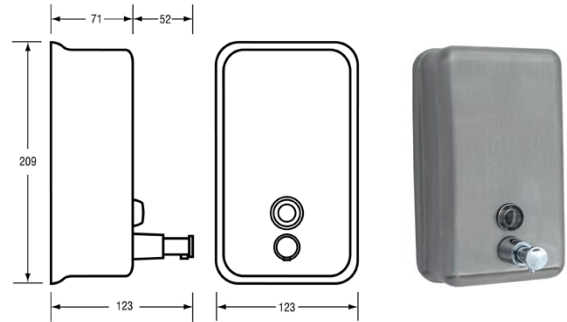

**BTX-05-019**  
**Horizontal Liquid Soap Dispenser S.S.**

**CAPACITY** 1.2L  
**SIZE** W209 x H157 x D123mm  
**BTX-05-019** (Shown) Satin Stainless Steel  
**BTX-05-020** White Powder Coat

**BTX-05-023**  
**Vertical Liquid Soap Dispenser S.S.**

**CAPACITY** 1.2L  
**SIZE** W123 x H209 x D123mm  
**BTX-05-023** (Shown) Satin Stainless Steel  
**BTX-05-024** White Powder Coat

**BTX-05-021**  
**Contour Soap Dispenser S.S.**

**CAPACITY** 1.2L  
**SIZE** W123 x H209 x D129mm

**BTX-05-025**  
**Polished Surface Mounted S.S. Soap Dispenser**

**CAPACITY** 400ml with soap lever indication window  
**SIZE** W80 - Taper (Reservoir) x H163mm x D152mm (Overall Spout)

**BTX-05-022**  
**Square Liquid Soap Dispenser**

**CAPACITY** 1.2L  
**SIZE** W179 x H157 x D115mm

**BTX-05-026**  
**Push Up Liquid Soap Dispenser**

**CAPACITY** 0.7L  
**SIZE** W103 x H211 x D105mm

**BTX-05-028**  
**Lav-Basin Type Soap Dispenser**

**CAPACITY** 475ml  
**SPOUT LENGTH** 150mm  
**BTX-05-027** Spout Length 100mm  
**BTX-05-028** (Shown) Spout Length 150mm