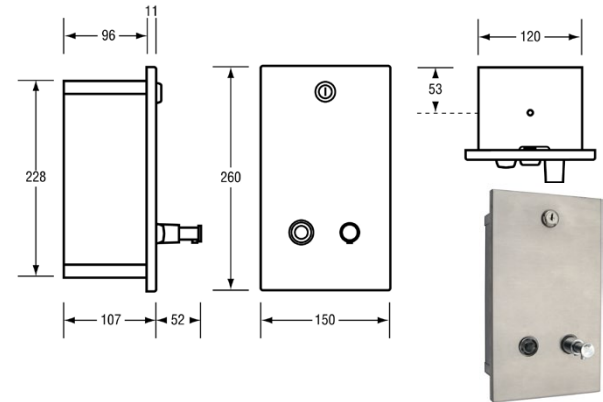

**BTX-05-025**  
**Polished Surface Mounted S.S. Soap Dispenser**

**CAPACITY** 400ml with soap lever indication window  
**SIZE** W80 - Taper (Reservoir) x H163mm x D152mm (Overall Spout)

**BTX-05-022**  
**Square Liquid Soap Dispenser**

**CAPACITY** 1.2L  
**SIZE** W179 x H157 x D115mm

**BTX-05-026**  
**Push Up Liquid Soap Dispenser**

**CAPACITY** 0.7L  
**SIZE** W103 x H211 x D105mm

**BTX-05-028**  
**Lav-Basin Type Soap Dispenser**

**CAPACITY** 475ml  
**SPOUT LENGTH** 150mm  
**BTX-05-027** Spout Length 100mm  
**BTX-05-028** (Shown) Spout Length 150mm

**BTX-05-031**  
**S.S. Recessed Horizontal Liquid Soap Dispenser with Hinge Door.**

**CAPACITY** 1.2L  
**SIZE** W260 x H150 x D159mm  
**WALL OPENING** W235 x H125 x D105mm

**BTX-05-030**  
**Lav-Basin Soap Dispenser**

**CAPACITY** 950ml  
**SPOUT LENGTH** 150mm  
**BTX-05-029** Spout Length 100mm  
**BTX-05-030** (Shown) Spout Length 150mm

**BTX-05-032**  
**S.S. Recessed Vertical Liquid Soap Dispenser with Hinge Door.**