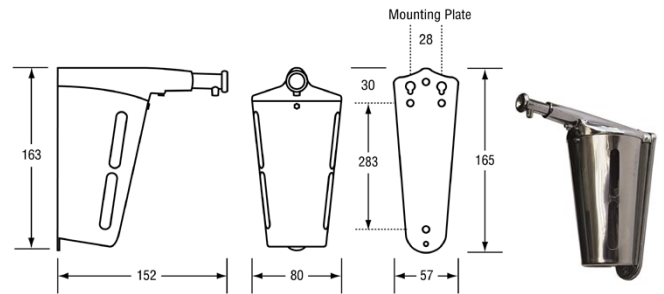

**BTX-05-019**  
**Horizontal Liquid Soap Dispenser S.S.**

**CAPACITY** 1.2L  
**SIZE** W209 x H157 x D123mm  
**BTX-05-019** (Shown) Satin Stainless Steel  
**BTX-05-020** White Powder Coat

**BTX-05-023**  
**Vertical Liquid Soap Dispenser S.S.**

**CAPACITY** 1.2L  
**SIZE** W123 x H209 x D123mm  
**BTX-05-023** (Shown) Satin Stainless Steel  
**BTX-05-024** White Powder Coat

**BTX-05-021**  
**Contour Soap Dispenser S.S.**

**CAPACITY** 1.2L  
**SIZE** W123 x H209 x D129mm

**BTX-05-025**  
**Polished Surface Mounted S.S. Soap Dispenser**

**CAPACITY** 400ml with soap lever indication window  
**SIZE** W80 - Taper (Reservoir) x H163mm x D152mm (Overall Spout)

**BTX-05-022**  
**Square Liquid Soap Dispenser**

**CAPACITY** 1.2L  
**SIZE** W179 x H157 x D115mm

**BTX-05-026**  
**Push Up Liquid Soap Dispenser**

**CAPACITY** 0.7L  
**SIZE** W103 x H211 x D105mm

**BTX-05-028**  
**Lav-Basin Type Soap Dispenser**

**CAPACITY** 475ml  
**SPOUT LENGTH** 150mm  
**BTX-05-027** Spout Length 100mm  
**BTX-05-028** (Shown) Spout Length 150mm