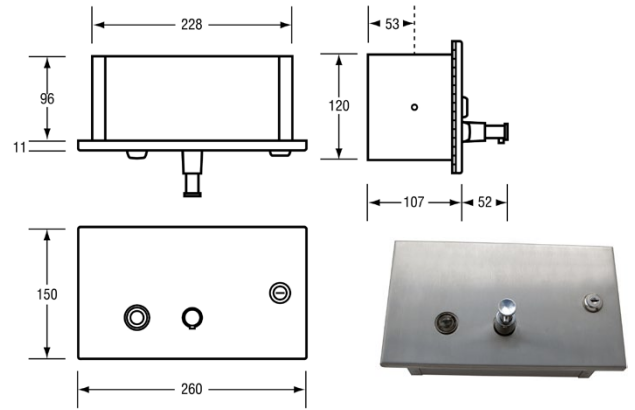

**BTX-05-025**  
**Polished Surface Mounted S.S. Soap Dispenser**

**CAPACITY** 400ml with soap lever indication window  
**SIZE** W80 - Taper (Reservoir) x H163mm x D152mm (Overall Spout)

**BTX-05-022**  
**Square Liquid Soap Dispenser**

**CAPACITY** 1.2L  
**SIZE** W179 x H157 x D115mm

**BTX-05-026**  
**Push Up Liquid Soap Dispenser**

**CAPACITY** 0.7L  
**SIZE** W103 x H211 x D105mm

**BTX-05-028**  
**Lav-Basin Type Soap Dispenser**

**CAPACITY** 475ml  
**SPOUT LENGTH** 150mm  
**BTX-05-027** Spout Length 100mm  
**BTX-05-028** (Shown) Spout Length 150mm

**BTX-05-031**  
**S.S. Recessed Horizontal Liquid Soap Dispenser with Hinge Door.**

**CAPACITY** 1.2L  
**SIZE** W260 x H150 x D159mm  
**WALL OPENING** W235 x H125 x D105mm

**BTX-05-030**  
**Lav-Basin Soap Dispenser**

**CAPACITY** 950ml  
**SPOUT LENGTH** 150mm  
**BTX-05-029** Spout Length 100mm  
**BTX-05-030** (Shown) Spout Length 150mm

**BTX-05-032**  
**S.S. Recessed Vertical Liquid Soap Dispenser with Hinge Door.**