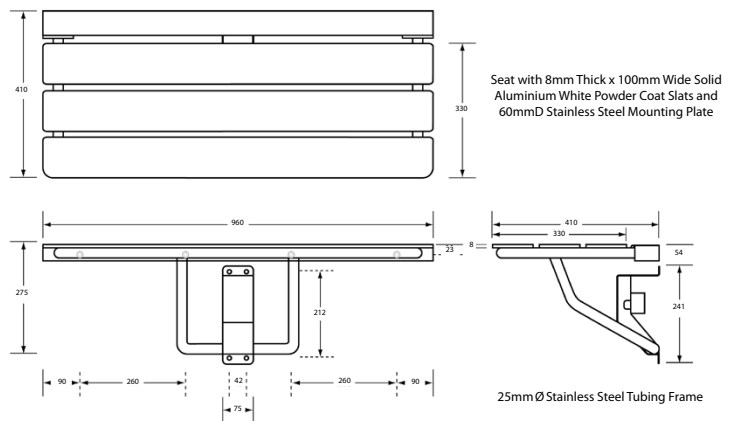

BTX-11-010
Fold Away Disabled Shower Seat

MATERIAL Aluminium slated top. Powder coated white.
OVERALL SIZE W960 x D400mm
BRACKETS 25mm x 25mm SQ S.S. Section

FULLY COMPLIANT WITH BUILDING CODE AUSTRALIA AS1428

BTX-11-011
Fold Away Shower Seat

MATERIAL Aluminium slated top. Powder coated white.
OVERALL SIZE W355 x D315mm
BRACKETS 25mm x 25mm SQ S.S. Section

BTX-11-012
Fold Away Shower Seat

Similar to BTX-11-011 except unit has four slats

MATERIAL Aluminium slated top. Powder coated white.
OVERALL SIZE W600 x D400mm
BRACKETS 25mm x 25mm SQ S.S. Section

BTX-11-013
Disabled Folding Shower Seat

MATERIAL Aluminium slated top. Powder coated white.
OVERALL SIZE W960 x D410mm
BRACKETS 55mm x 38mm SQ S.S. Section

FULLY COMPLIANT WITH BUILDING CODE AUSTRALIA AS1428

BTX-11-014
Folding Shower Seat

MATERIAL Aluminium slated top. Powder coated white.
OVERALL SIZE W960 x D410mm

FULLY COMPLIANT WITH BUILDING CODE AUSTRALIA AS1428