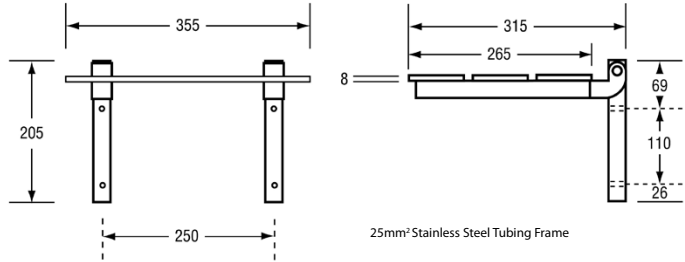

BTX-11-010
Fold Away Disabled Shower Seat

MATERIAL Aluminium slated top. Powder coated white.
OVERALL SIZE W960 x D400mm
BRACKETS 25mm x 25mm SQ S.S. Section

FULLY COMPLIANT WITH BUILDING CODE AUSTRALIA AS1428

BTX-11-011
Fold Away Shower Seat

MATERIAL Aluminium slated top. Powder coated white.
OVERALL SIZE W355 x D315mm
BRACKETS 25mm x 25mm SQ S.S. Section

BTX-11-012
Fold Away Shower Seat

Similar to BTX-11-011 except unit has four slats

MATERIAL Aluminium slated top. Powder coated white.
OVERALL SIZE W600 x D400mm
BRACKETS 25mm x 25mm SQ S.S. Section

BTX-11-013
Disabled Folding Shower Seat

MATERIAL Aluminium slated top. Powder coated white.
OVERALL SIZE W960 x D410mm
BRACKETS 55mm x 38mm SQ S.S. Section

FULLY COMPLIANT WITH BUILDING CODE AUSTRALIA AS1428

BTX-11-014
Folding Shower Seat

MATERIAL Aluminium slated top. Powder coated white.
OVERALL SIZE W960 x D410mm

FULLY COMPLIANT WITH BUILDING CODE AUSTRALIA AS1428