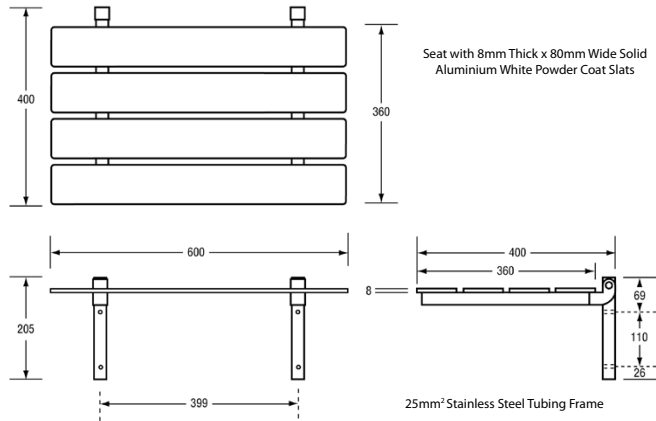

BTX-11-010
Fold Away Disabled Shower Seat

MATERIAL Aluminium slated top. Powder coated white.
OVERALL SIZE W960 x D400mm
BRACKETS 25mm x 25mm SQ S.S. Section

FULLY COMPLIANT WITH BUILDING CODE AUSTRALIA AS1428

BTX-11-011
Fold Away Shower Seat

MATERIAL Aluminium slated top. Powder coated white.
OVERALL SIZE W355 x D315mm
BRACKETS 25mm x 25mm SQ S.S. Section

BTX-11-012
Fold Away Shower Seat

Similar to BTX-11-011 except unit has four slats

MATERIAL Aluminium slated top. Powder coated white.
OVERALL SIZE W600 x D400mm
BRACKETS 25mm x 25mm SQ S.S. Section

BTX-11-013
Disabled Folding Shower Seat

MATERIAL Aluminium slated top. Powder coated white.
OVERALL SIZE W960 x D410mm
BRACKETS 55mm x 38mm SQ S.S. Section

FULLY COMPLIANT WITH BUILDING CODE AUSTRALIA AS1428

BTX-11-014
Folding Shower Seat

MATERIAL Aluminium slated top. Powder coated white.
OVERALL SIZE W960 x D410mm

FULLY COMPLIANT WITH BUILDING CODE AUSTRALIA AS1428