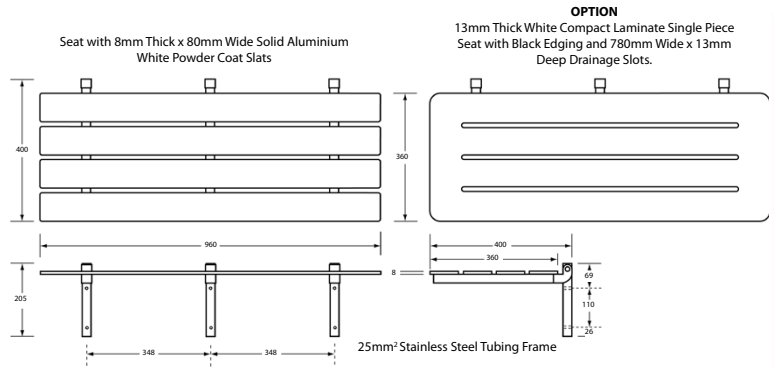

BTX-11-010
Fold Away Disabled Shower Seat

MATERIAL Aluminium slated top. Powder coated white.
OVERALL SIZE W960 x D400mm
BRACKETS 25mm x 25mm SQ S.S. Section

FULLY COMPLIANT WITH BUILDING CODE AUSTRALIA AS1428

BTX-11-011
Fold Away Shower Seat

MATERIAL Aluminium slated top. Powder coated white.
OVERALL SIZE W355 x D315mm
BRACKETS 25mm x 25mm SQ S.S. Section

BTX-11-012
Fold Away Shower Seat

Similar to BTX-11-011 except unit has four slats

MATERIAL Aluminium slated top. Powder coated white.
OVERALL SIZE W600 x D400mm
BRACKETS 25mm x 25mm SQ S.S. Section

BTX-11-013
Disabled Folding Shower Seat

MATERIAL Aluminium slated top. Powder coated white.
OVERALL SIZE W960 x D410mm
BRACKETS 55mm x 38mm SQ S.S. Section

FULLY COMPLIANT WITH BUILDING CODE AUSTRALIA AS1428

BTX-11-014
Folding Shower Seat

MATERIAL Aluminium slated top. Powder coated white.
OVERALL SIZE W960 x D410mm

FULLY COMPLIANT WITH BUILDING CODE AUSTRALIA AS1428