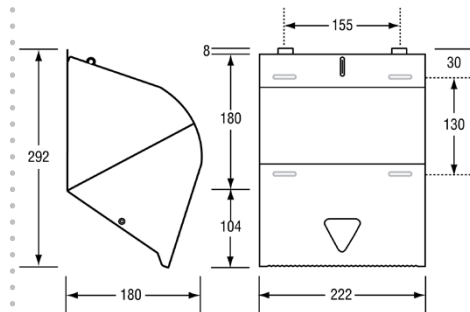

BTX-04-017
Slimline Paper Towel Dispenser

DISPENSES 300 interleaved ultra slim paper towels
FEATURES Unit fitted with tumbler lock, front view paper indicator
SIZE W265 x H365 x D70mm

BTX-04-017 (Shown) Satin Stainless Steel
BTX-04-018 White Powder Coated Steel

BTX-04-015
S.S. Paper Towel Dispenser

Same BTX-04-012 but suited for low traffic areas due to smaller capacity
DISPENSES 250 C-fold or 300 Multi-fold paper towels
FEATURES Unit fitted with tumbler lock, front view paper indicator
SIZE W282 x H204 x D104mm

BTX-04-015 (Shown) Satin Stainless Steel
BTX-04-016 White Powder Coated Steel

BTX-04-012
S.S. Paper Towel Dispenser

DISPENSES 450 C-fold or 600 multi-fold paper towels
FEATURES Unit fitted with tumbler lock, front view paper indicator
SIZE W282 x H370 x D104mm

BTX-04-012 (Shown) Satin Stainless Steel
BTX-04-013 White Powder Coated Steel

BTX-04-010
S.S. Paper Towel Dispenser

DISPENSES standard size commercial roll towels - 190mm wide x 90m long
FEATURES Front view paper indicator
SIZE W222 x H292 x D180mm