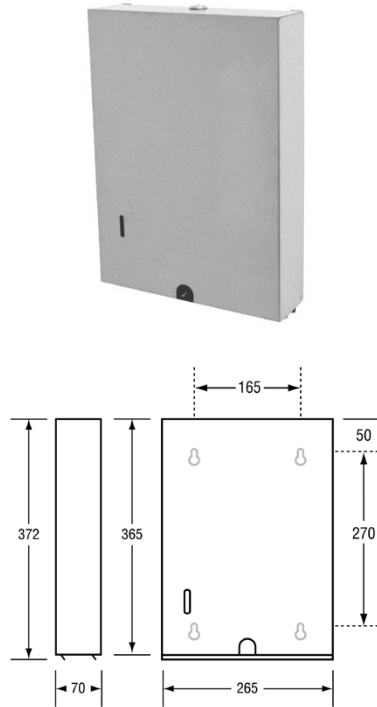

BTX-04-014
S.S. Contour Paper Towel Dispenser

DISPENSES 450 C-fold or 600 Multi-fold paper towels
FEATURES Unit fitted with tumbler lock, side view paper indicator, rounded Facia
SIZE W280 x H348 x D125mm

BTX-04-017
Slimline Paper Towel Dispenser

DISPENSES 300 interleaved ultra slim paper towels
FEATURES Unit fitted with tumbler lock, front view paper indicator
SIZE W265 x H365 x D70mm

BTX-04-017 (Shown) Satin Stainless Steel
BTX-04-018 White Powder Coated Steel

BTX-04-015
S.S. Paper Towel Dispenser

Same BTX-04-012 but suited for low traffic areas due to smaller capacity
DISPENSES 250 C-fold or 300 Multi-fold paper towels
FEATURES Unit fitted with tumbler lock, front view paper indicator
SIZE W282 x H204 x D104mm

BTX-04-015 (Shown) Satin Stainless Steel
BTX-04-016 White Powder Coated Steel

BTX-04-012
S.S. Paper Towel Dispenser

DISPENSES 450 C-fold or 600 multi-fold paper towels
FEATURES Unit fitted with tumbler lock, front view paper indicator
SIZE W282 x H370 x D104mm