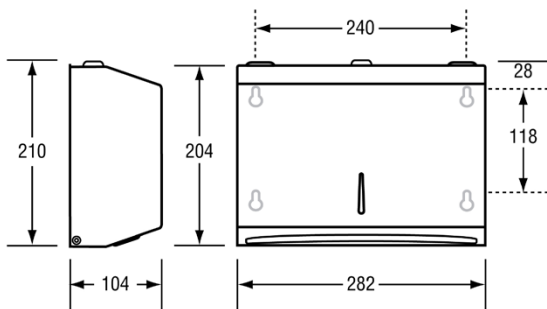

BTX-04-014
S.S. Contour Paper Towel Dispenser

DISPENSES 450 C-fold or 600 Multi-fold paper towels
FEATURES Unit fitted with tumbler lock, side view paper indicator, rounded Facia
SIZE W280 x H348 x D125mm

BTX-04-017
Slimline Paper Towel Dispenser

DISPENSES 300 interleaved ultra slim paper towels
FEATURES Unit fitted with tumbler lock, front view paper indicator
SIZE W265 x H365 x D70mm

BTX-04-017 (Shown) Satin Stainless Steel
BTX-04-018 White Powder Coated Steel

BTX-04-015
S.S. Paper Towel Dispenser

Same BTX-04-012 but suited for low traffic areas due to smaller capacity
DISPENSES 250 C-fold or 300 Multi-fold paper towels
FEATURES Unit fitted with tumbler lock, front view paper indicator
SIZE W282 x H204 x D104mm

BTX-04-012 (Shown) Satin Stainless Steel
BTX-04-013 White Powder Coated Steel

BTX-04-010
S.S. Paper Towel Dispenser

DISPENSES standard size commercial roll towels - 190mm wide x 90m long
FEATURES Front view paper indicator
SIZE W222 x H292 x D180mm