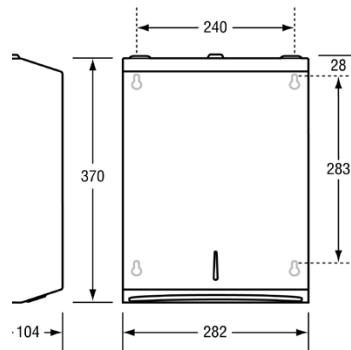

BTX-04-012
S.S. Paper Towel Dispenser

DISPENSES 450 C-fold or 600 multi-fold paper towels
FEATURES Unit fitted with tumbler lock, front view paper indicator
SIZE W282 x H370 x D104mm

BTX-04-012 (Shown) Satin Stainless Steel
BTX-04-013 White Powder Coated Steel