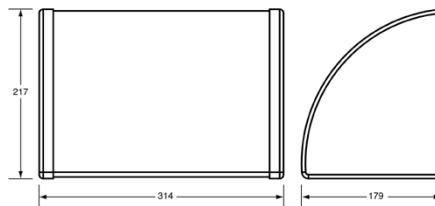

WALL OPENING W323 x H346 x D160mm

BTX-01-015
Automatic Hand Dryer

SIZE W320 x H220 x D175mm

BTX-01-015 S.S. Auto Hand Dryer

BTX-01-016 S.S. Push Button Hand Dryer

BTX-01-017
Automatic Operation Hand Dryer

SIZE W320 x H220 x D175mm

BTX-01-019
S.S. Auto Operation Hand Dryer

SIZE W314 x H217 x D179mm

BTX-01-019 Black (Shown)

BTX-01-020 Red

BTX-01-021 White

10 Year Warranty

BTX-01-023
Automatic Operation Hand Dryer

Porcelain enamel coated steel with chrome cast aluminium nozzle, adjustable distance sensor, automatic power cut off,

SIZE W284 x H247 x D213mm

10 Year Warranty

BTX-01-024
Automatic Recessed Hand Dryer

Recessed space saving design, 4 x vandal resistant SS lock screws & key wrench

SIZE W320 x H338 x D178mm

WALL OPENING W295 x H313 x D175mm