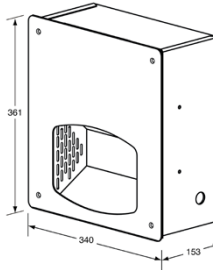

SIZE W250 x H180 x D139mm

BTX-01-011 White Powder ECOJET Auto Hand Dryer 1000w

BTX-01-012 (Shown) S.S. ECOJET Auto 1000w Hand Dryer

BTX-01-014
Recessed Automatic Operation Hand Dryer

SIZE W340 x H361 x D153mm

WALL OPENING W323 x H346 x D160mm

BTX-01-015
Automatic Hand Dryer

SIZE W320 x H220 x D175mm

BTX-01-015 S.S. Auto Hand Dryer

BTX-01-016 S.S. Push Button Hand Dryer

BTX-01-017
Automatic Operation Hand Dryer

SIZE W320 x H220 x D175mm

BTX-01-019
S.S. Auto Operation Hand Dryer

SIZE W314 x H217 x D179mm

BTX-01-019 Black (Shown)

BTX-01-020 Red

BTX-01-021 White

10 Year Warranty

BTX-01-023
Automatic Operation Hand Dryer

Porcelain enamel coated steel with chrome cast aluminium nozzle, adjustable distance sensor, automatic power cut off,

SIZE W284 x H247 x D213mm

10 Year Warranty

BTX-01-024
Automatic Recessed Hand Dryer

Recessed space saving design, 4 x vandal resistant SS lock screws & key wrench

SIZE W320 x H338 x D178mm

WALL OPENING W295 x H313 x D175mm