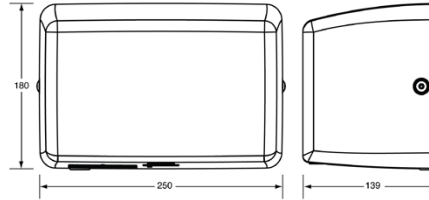

BTX-01-010
S.S. Eco Hand Dryer

Low wattage motor, vandal resistant SS lock screws & key wrench

SIZE W205 x H278 x D180mm

10 Year Warranty

BTX-01-012
ECOJET Auto Operation Hand Dryer

Low wattage high output motor

SIZE W250 x H180 x D139mm

BTX-01-011 White Powder ECOJET Auto Hand Dryer 1000w

BTX-01-012 (Shown) S.S. ECOJET Auto 1000w Hand Dryer

BTX-01-014
Recessed Automatic Operation Hand Dryer

SIZE W340 x H361 x D153mm

WALL OPENING W323 x H346 x D160mm

BTX-01-015
Automatic Hand Dryer

SIZE W320 x H220 x D175mm

BTX-01-015 S.S. Auto Hand Dryer

BTX-01-016 S.S. Push Button Hand Dryer

BTX-01-017
Automatic Operation Hand Dryer

SIZE W320 x H220 x D175mm

SIZE W284 x H247 x D213mm

10 Year Warranty

BTX-01-024
Automatic Recessed Hand Dryer

Recessed space saving design, 4 x vandal resistant SS lock screws & key wrench

SIZE W320 x H338 x D178mm

WALL OPENING W295 x H313 x D175mm