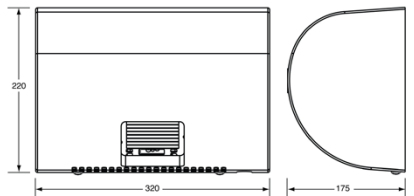

SIZE W250 x H180 x D139mm

BTX-01-011 White Powder ECOJET Auto Hand Dryer 1000w

BTX-01-012 (Shown) S.S. ECOJET Auto 1000w Hand Dryer

BTX-01-014
Recessed Automatic Operation Hand Dryer

SIZE W340 x H361 x D153mm

WALL OPENING W323 x H346 x D160mm

BTX-01-015
Automatic Hand Dryer

SIZE W320 x H220 x D175mm

BTX-01-015 S.S. Auto Hand Dryer

BTX-01-016 S.S. Push Button Hand Dryer

BTX-01-017
Automatic Operation Hand Dryer

SIZE W320 x H220 x D175mm

BTX-01-019
S.S. Auto Operation Hand Dryer

SIZE W314 x H217 x D179mm

BTX-01-019 Black (Shown)

BTX-01-020 Red

BTX-01-021 White

10 Year Warranty

BTX-01-023
Automatic Operation Hand Dryer

Porcelain enamel coated steel with chrome cast aluminium nozzle, adjustable distance sensor, automatic power cut off,

SIZE W284 x H247 x D213mm

10 Year Warranty

BTX-01-024
Automatic Recessed Hand Dryer

Recessed space saving design, 4 x vandal resistant SS lock screws & key wrench

SIZE W320 x H338 x D178mm

WALL OPENING W295 x H313 x D175mm