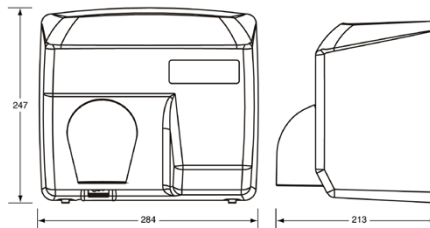

WALL OPENING W323 x H346 x D160mm

BTX-01-015
Automatic Hand Dryer

SIZE W320 x H220 x D175mm

BTX-01-015 S.S. Auto Hand Dryer

BTX-01-016 S.S. Push Button Hand Dryer

BTX-01-017
Automatic Operation Hand Dryer

SIZE W320 x H220 x D175mm

BTX-01-019
S.S. Auto Operation Hand Dryer

SIZE W314 x H217 x D179mm

BTX-01-019 Black (Shown)

BTX-01-020 Red

BTX-01-021 White

10 Year Warranty

BTX-01-023
Automatic Operation Hand Dryer

Porcelain enamel coated steel with chrome cast aluminium nozzle, adjustable distance sensor, automatic power cut off,

SIZE W284 x H247 x D213mm

10 Year Warranty

BTX-01-024
Automatic Recessed Hand Dryer

Recessed space saving design, 4 x vandal resistant SS lock screws & key wrench

SIZE W320 x H338 x D178mm

WALL OPENING W295 x H313 x D175mm