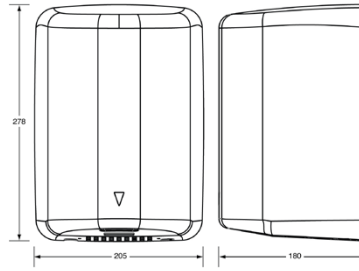

BTX-01-010
S.S. Eco Hand Dryer

Low wattage motor, vandal resistant SS lock screws & key wrench

SIZE W205 x H278 x D180mm

10 Year Warranty

BTX-01-012
ECOJET Auto Operation Hand Dryer

Low wattage high output motor

SIZE W250 x H180 x D139mm

BTX-01-011 White Powder ECOJET Auto Hand Dryer 1000w

BTX-01-012 (Shown) S.S. ECOJET Auto 1000w Hand Dryer

BTX-01-014
Recessed Automatic Operation Hand Dryer

SIZE W340 x H361 x D153mm

WALL OPENING W323 x H346 x D160mm

BTX-01-015
Automatic Hand Dryer

SIZE W320 x H220 x D175mm

BTX-01-015 S.S. Auto Hand Dryer

BTX-01-016 S.S. Push Button Hand Dryer

BTX-01-017
Automatic Operation Hand Dryer

SIZE W320 x H220 x D175mm

SIZE W284 x H247 x D213mm

10 Year Warranty

BTX-01-024
Automatic Recessed Hand Dryer

Recessed space saving design, 4 x vandal resistant SS lock screws & key wrench

SIZE W320 x H338 x D178mm

WALL OPENING W295 x H313 x D175mm