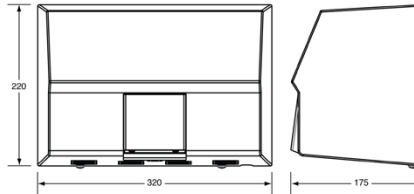

SIZE W250 x H180 x D139mm

BTX-01-011 White Powder ECOJET Auto Hand Dryer 1000w

BTX-01-012 (Shown) S.S. ECOJET Auto 1000w Hand Dryer

BTX-01-014
Recessed Automatic Operation Hand Dryer

SIZE W340 x H361 x D153mm

WALL OPENING W323 x H346 x D160mm

BTX-01-015
Automatic Hand Dryer

SIZE W320 x H220 x D175mm

BTX-01-015 S.S. Auto Hand Dryer

BTX-01-016 S.S. Push Button Hand Dryer

BTX-01-017
Automatic Operation Hand Dryer

SIZE W320 x H220 x D175mm

BTX-01-019
S.S. Auto Operation Hand Dryer

SIZE W314 x H217 x D179mm

BTX-01-019 Black (Shown)

BTX-01-020 Red

BTX-01-021 White

10 Year Warranty

BTX-01-023
Automatic Operation Hand Dryer

Porcelain enamel coated steel with chrome cast aluminium nozzle, adjustable distance sensor, automatic power cut off,

SIZE W284 x H247 x D213mm

10 Year Warranty

BTX-01-024
Automatic Recessed Hand Dryer

Recessed space saving design, 4 x vandal resistant SS lock screws & key wrench

SIZE W320 x H338 x D178mm

WALL OPENING W295 x H313 x D175mm